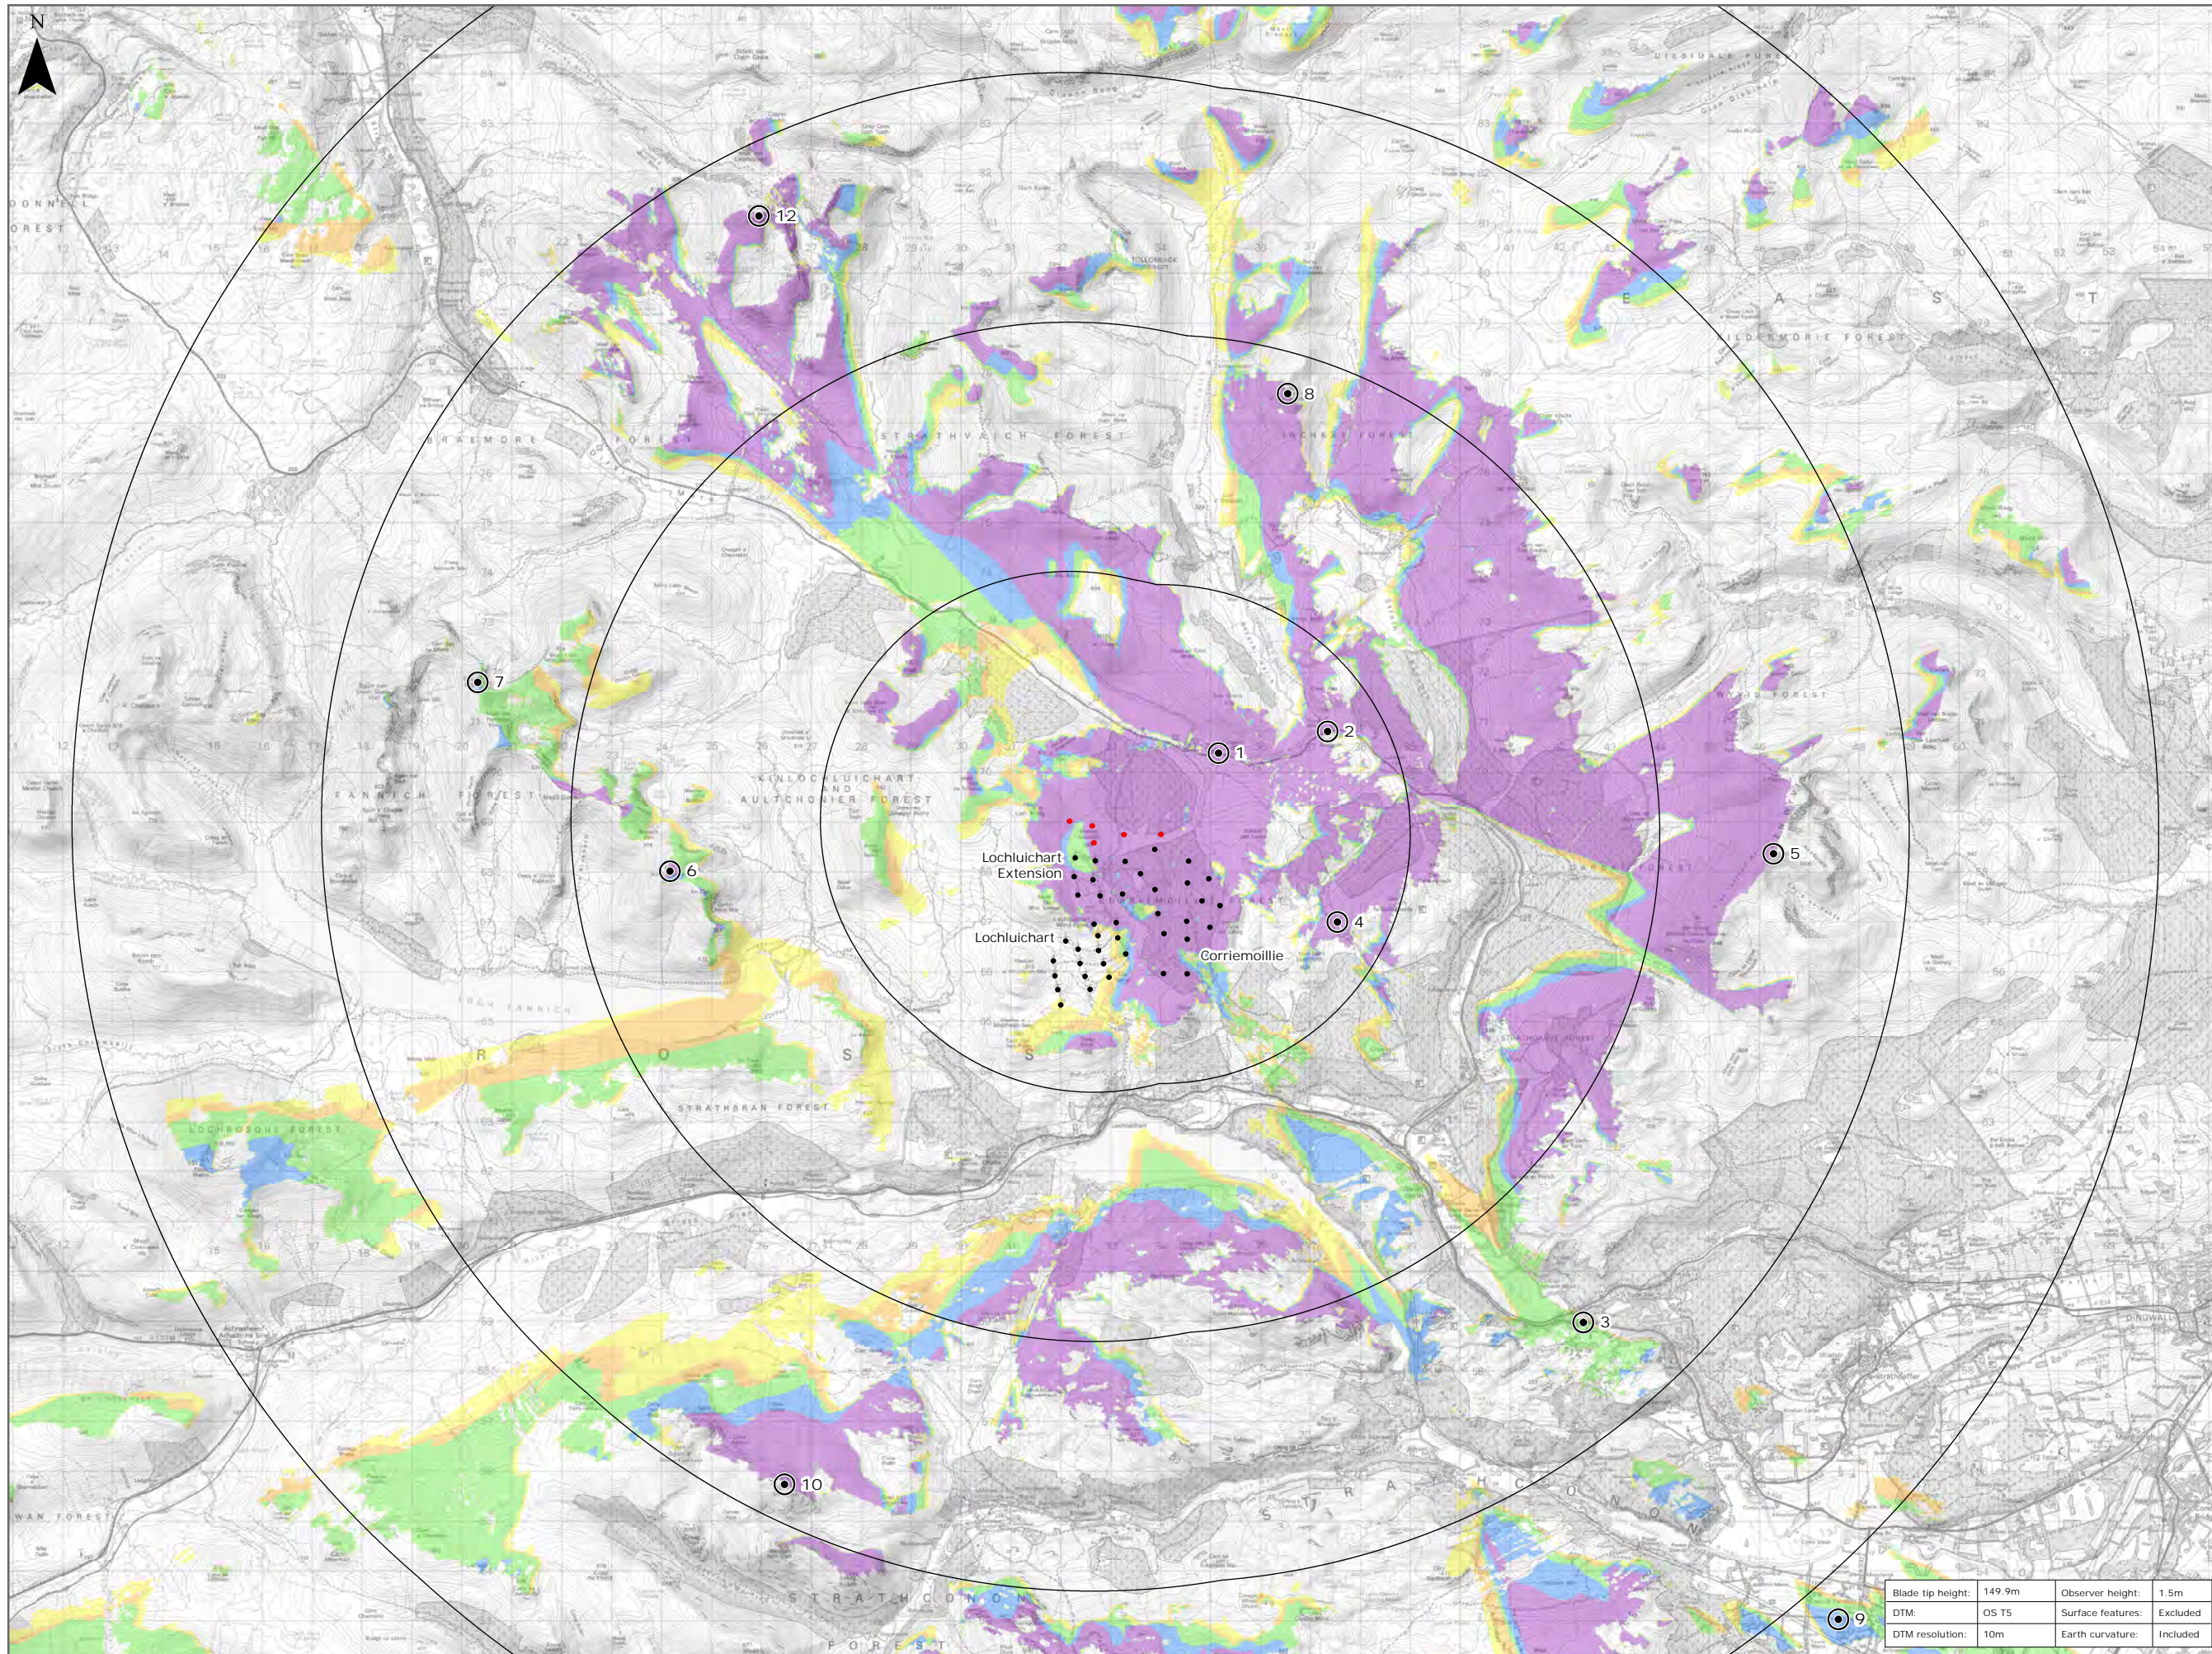

Figure 8.6b: Blade Tip ZTV with Viewpoints (15km)

Legend:

- Proposed Turbines
- 5km Distance Radii
- Operational Turbines at Lochluichart, Lochluichart Extension and Corriemollie

Blade Tip ZTV

No. of Blade Tip Visible

- 1 (Yellow)
- 2 (Orange)
- 3 (Green)
- 4 (Blue)
- 5 (Purple)

○ Viewpoint Location

- 1 - A835 Aultgush Inn
- 2 - A835 Black Bridge Road
- 3 - A835 Garve Bridge
- 4 - Old Drovers Route, Corriemollie
- 5 - Ben Wyvis (Glas Leathad Mor)
- 6 - An Colleachan
- 7 - Sgurr Mòr
- 8 - Beinn a Chaisteil (Meall a Ghrianain)
- 9 - Avenue of Fairburn Estate
- 10 - Sgurr A Mhuillinn
- 12 - Beinn Dearg

Title: Blade Tip ZTV with Viewpoints (15km)	
Lochluichart Wind Farm Extension II	
Source: © Crown copyright and database rights 2019 Ordnance Survey 0100031673.	
Client: Infinergy	
Drawn by: LA	Checked: JP
Date: 22/01/2021	Figure: 8.6b
Scale: 1:10000	Revision No: 1
INFINERGY	

Blade tip height:	149.9m	Observer height:	1.5m
DTM:	OS T5	Surface features:	Excluded
DTM resolution:	10m	Earth curvature:	Included