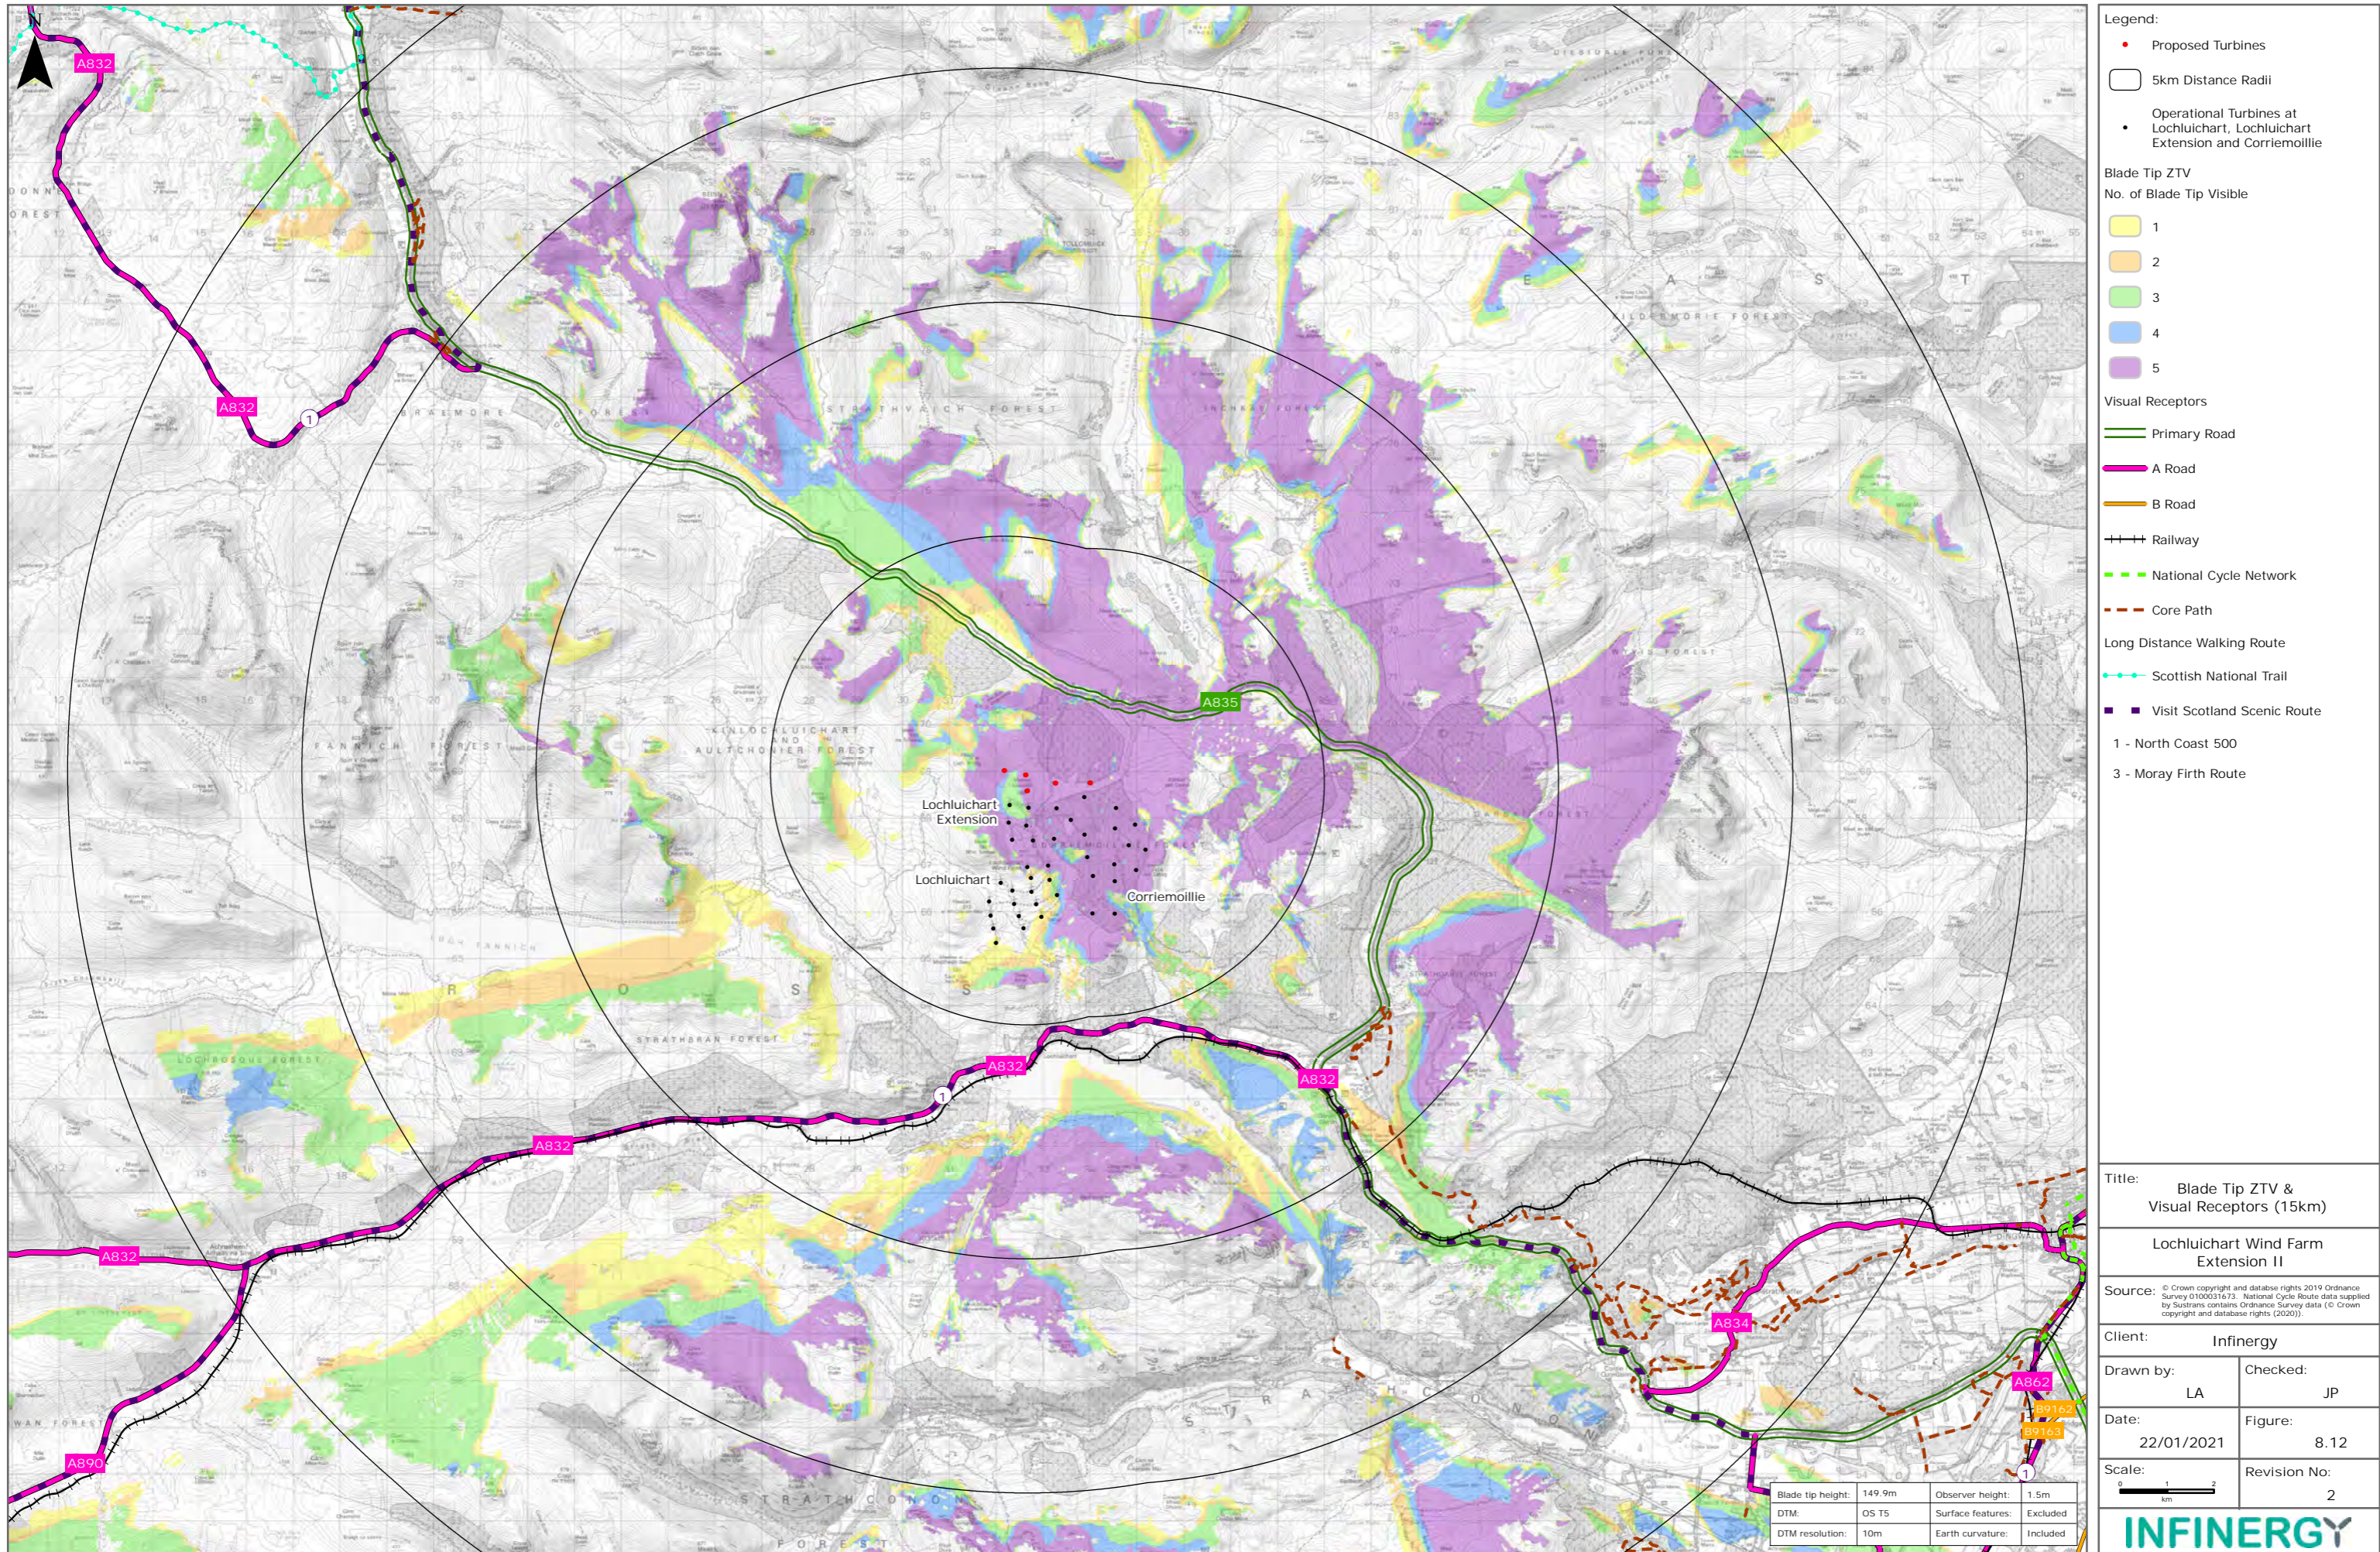

Figure 8.12: Blade Tip ZTV & Visual Receptors (15km)

Title: Blade Tip ZTV & Visual Receptors (15km)

Lochluichart Wind Farm Extension II

Source: © Crown copyright and database rights 2019 Ordnance Survey 0100031673. National Cycle Route data supplied by Sustrans contains Ordnance Survey data (© Crown copyright and database rights (2020)).

Client: Infinergy

Drawn by: LA	Checked: JP
Date: 22/01/2021	Figure: 8.12
Scale: 1:20,000	Revision No: 2

INFINERGY