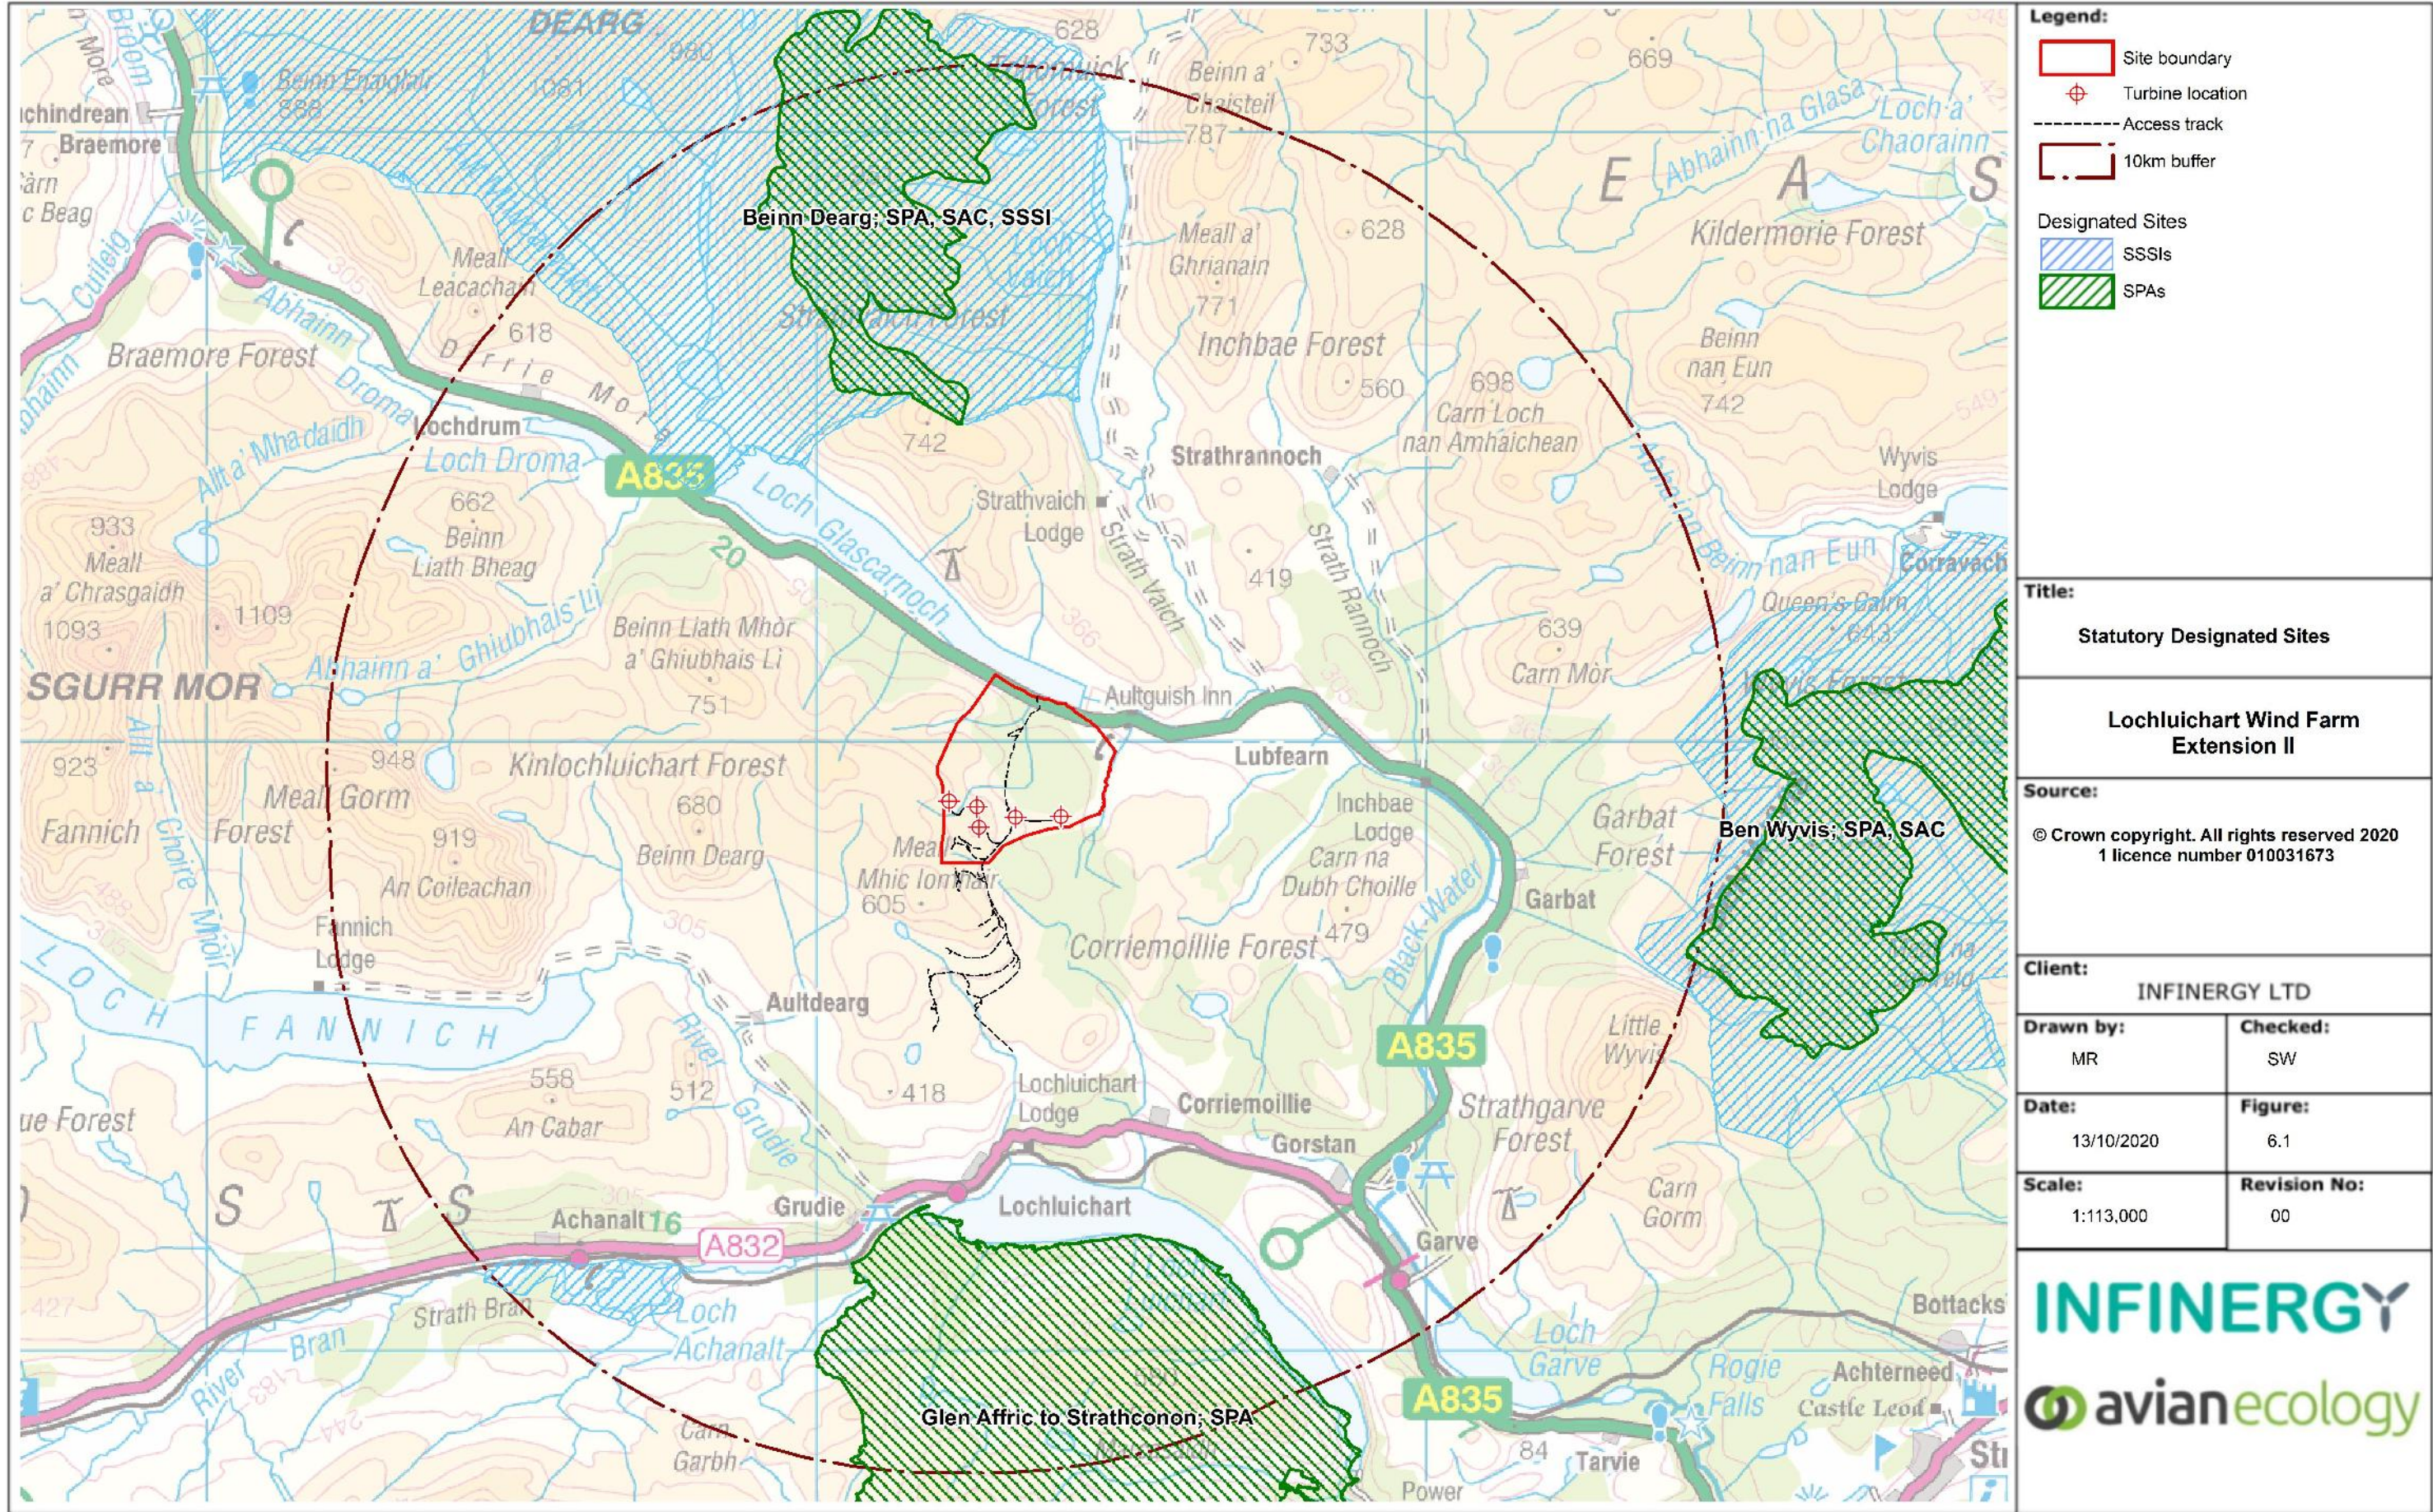

Figure 6.1: Statutory Designated Sites

Legend:	
	Site boundary
	Turbine location
	Access track
	10km buffer
Designated Sites	
	SSSIs
	SPAs
Title:	
Statutory Designated Sites	
Lochluichart Wind Farm Extension II	
Source:	
© Crown copyright. All rights reserved 2020 1 licence number 010031673	
Client:	
INFINERGY LTD	
Drawn by:	Checked:
MR	SW
Date:	Figure:
13/10/2020	6.1
Scale:	Revision No:
1:113,000	00
INFINERGY	
avianecology	