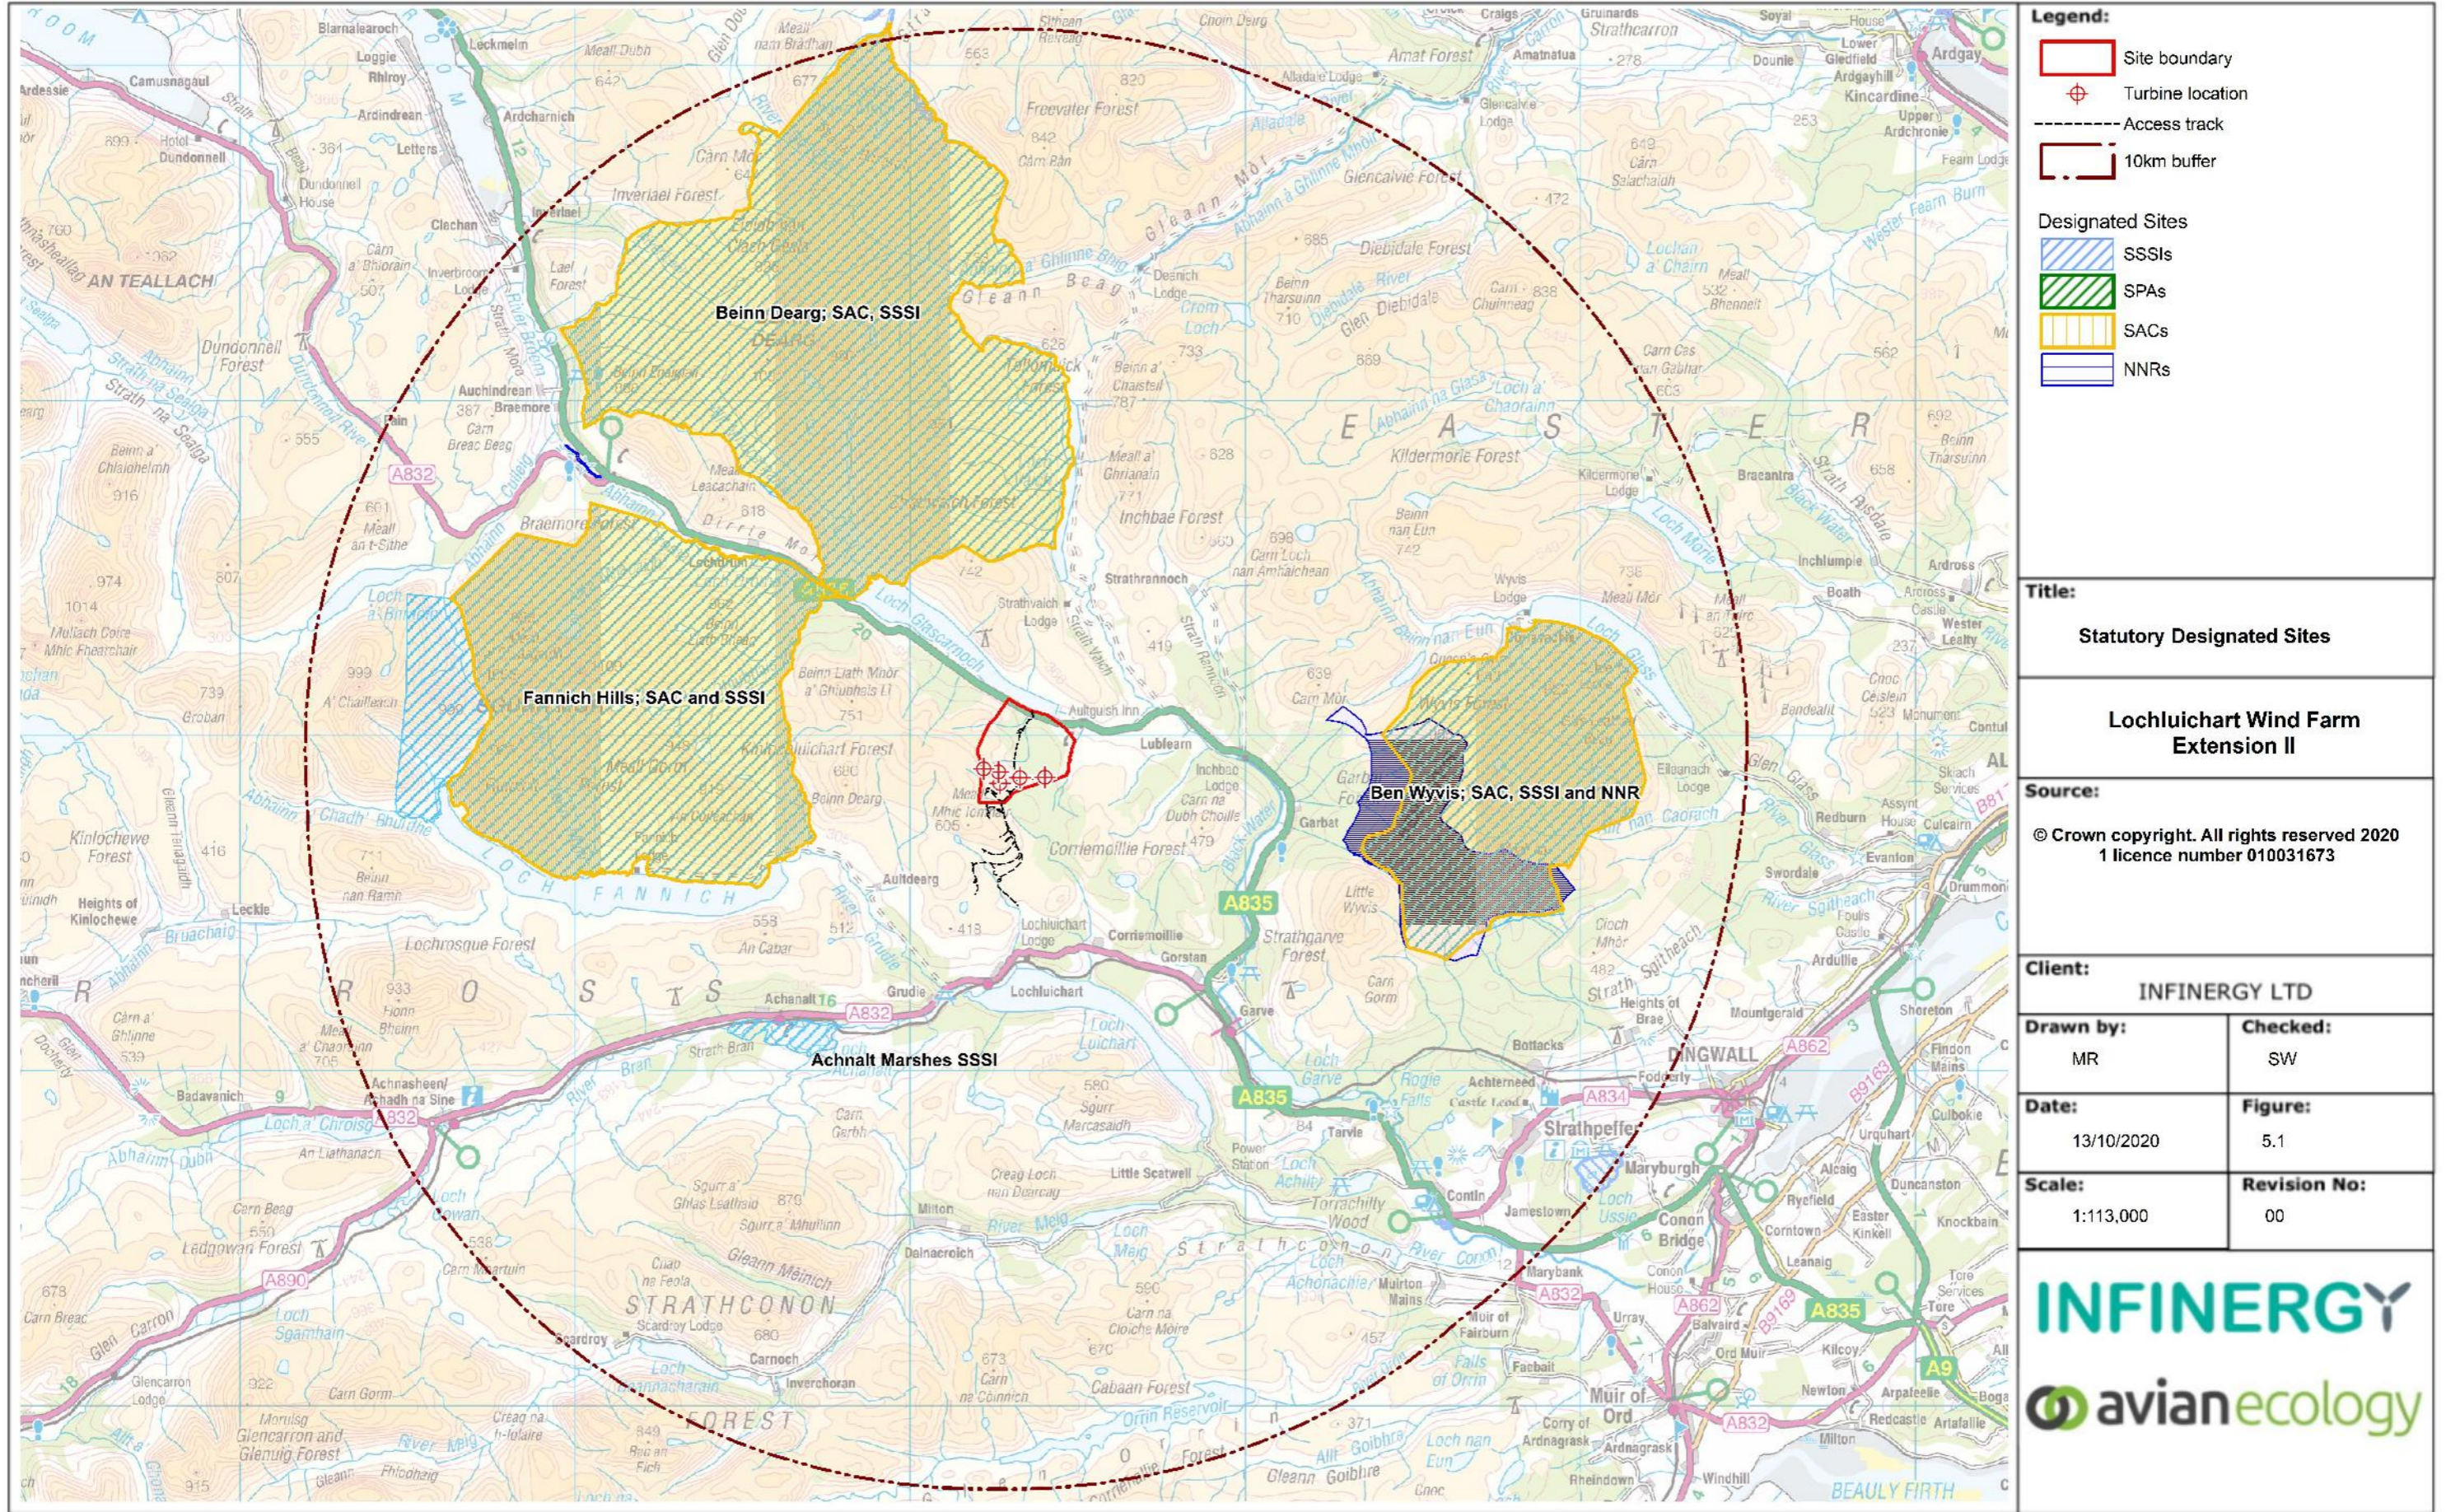

Figure 5.1: Statutory Designated Sites

<b>Legend:</b>	
	Site boundary
	Turbine location
	Access track
	10km buffer
<b>Designated Sites</b>	
	SSSIs
	SPAs
	SACs
	NNRs
<b>Title:</b>	
Statutory Designated Sites	
<b>Source:</b>	
© Crown copyright. All rights reserved 2020 1 licence number 010031673	
<b>Client:</b>	
INFINERGY LTD	
<b>Drawn by:</b>	<b>Checked:</b>
MR	SW
<b>Date:</b>	<b>Figure:</b>
13/10/2020	5.1
<b>Scale:</b>	<b>Revision No:</b>
1:113,000	00