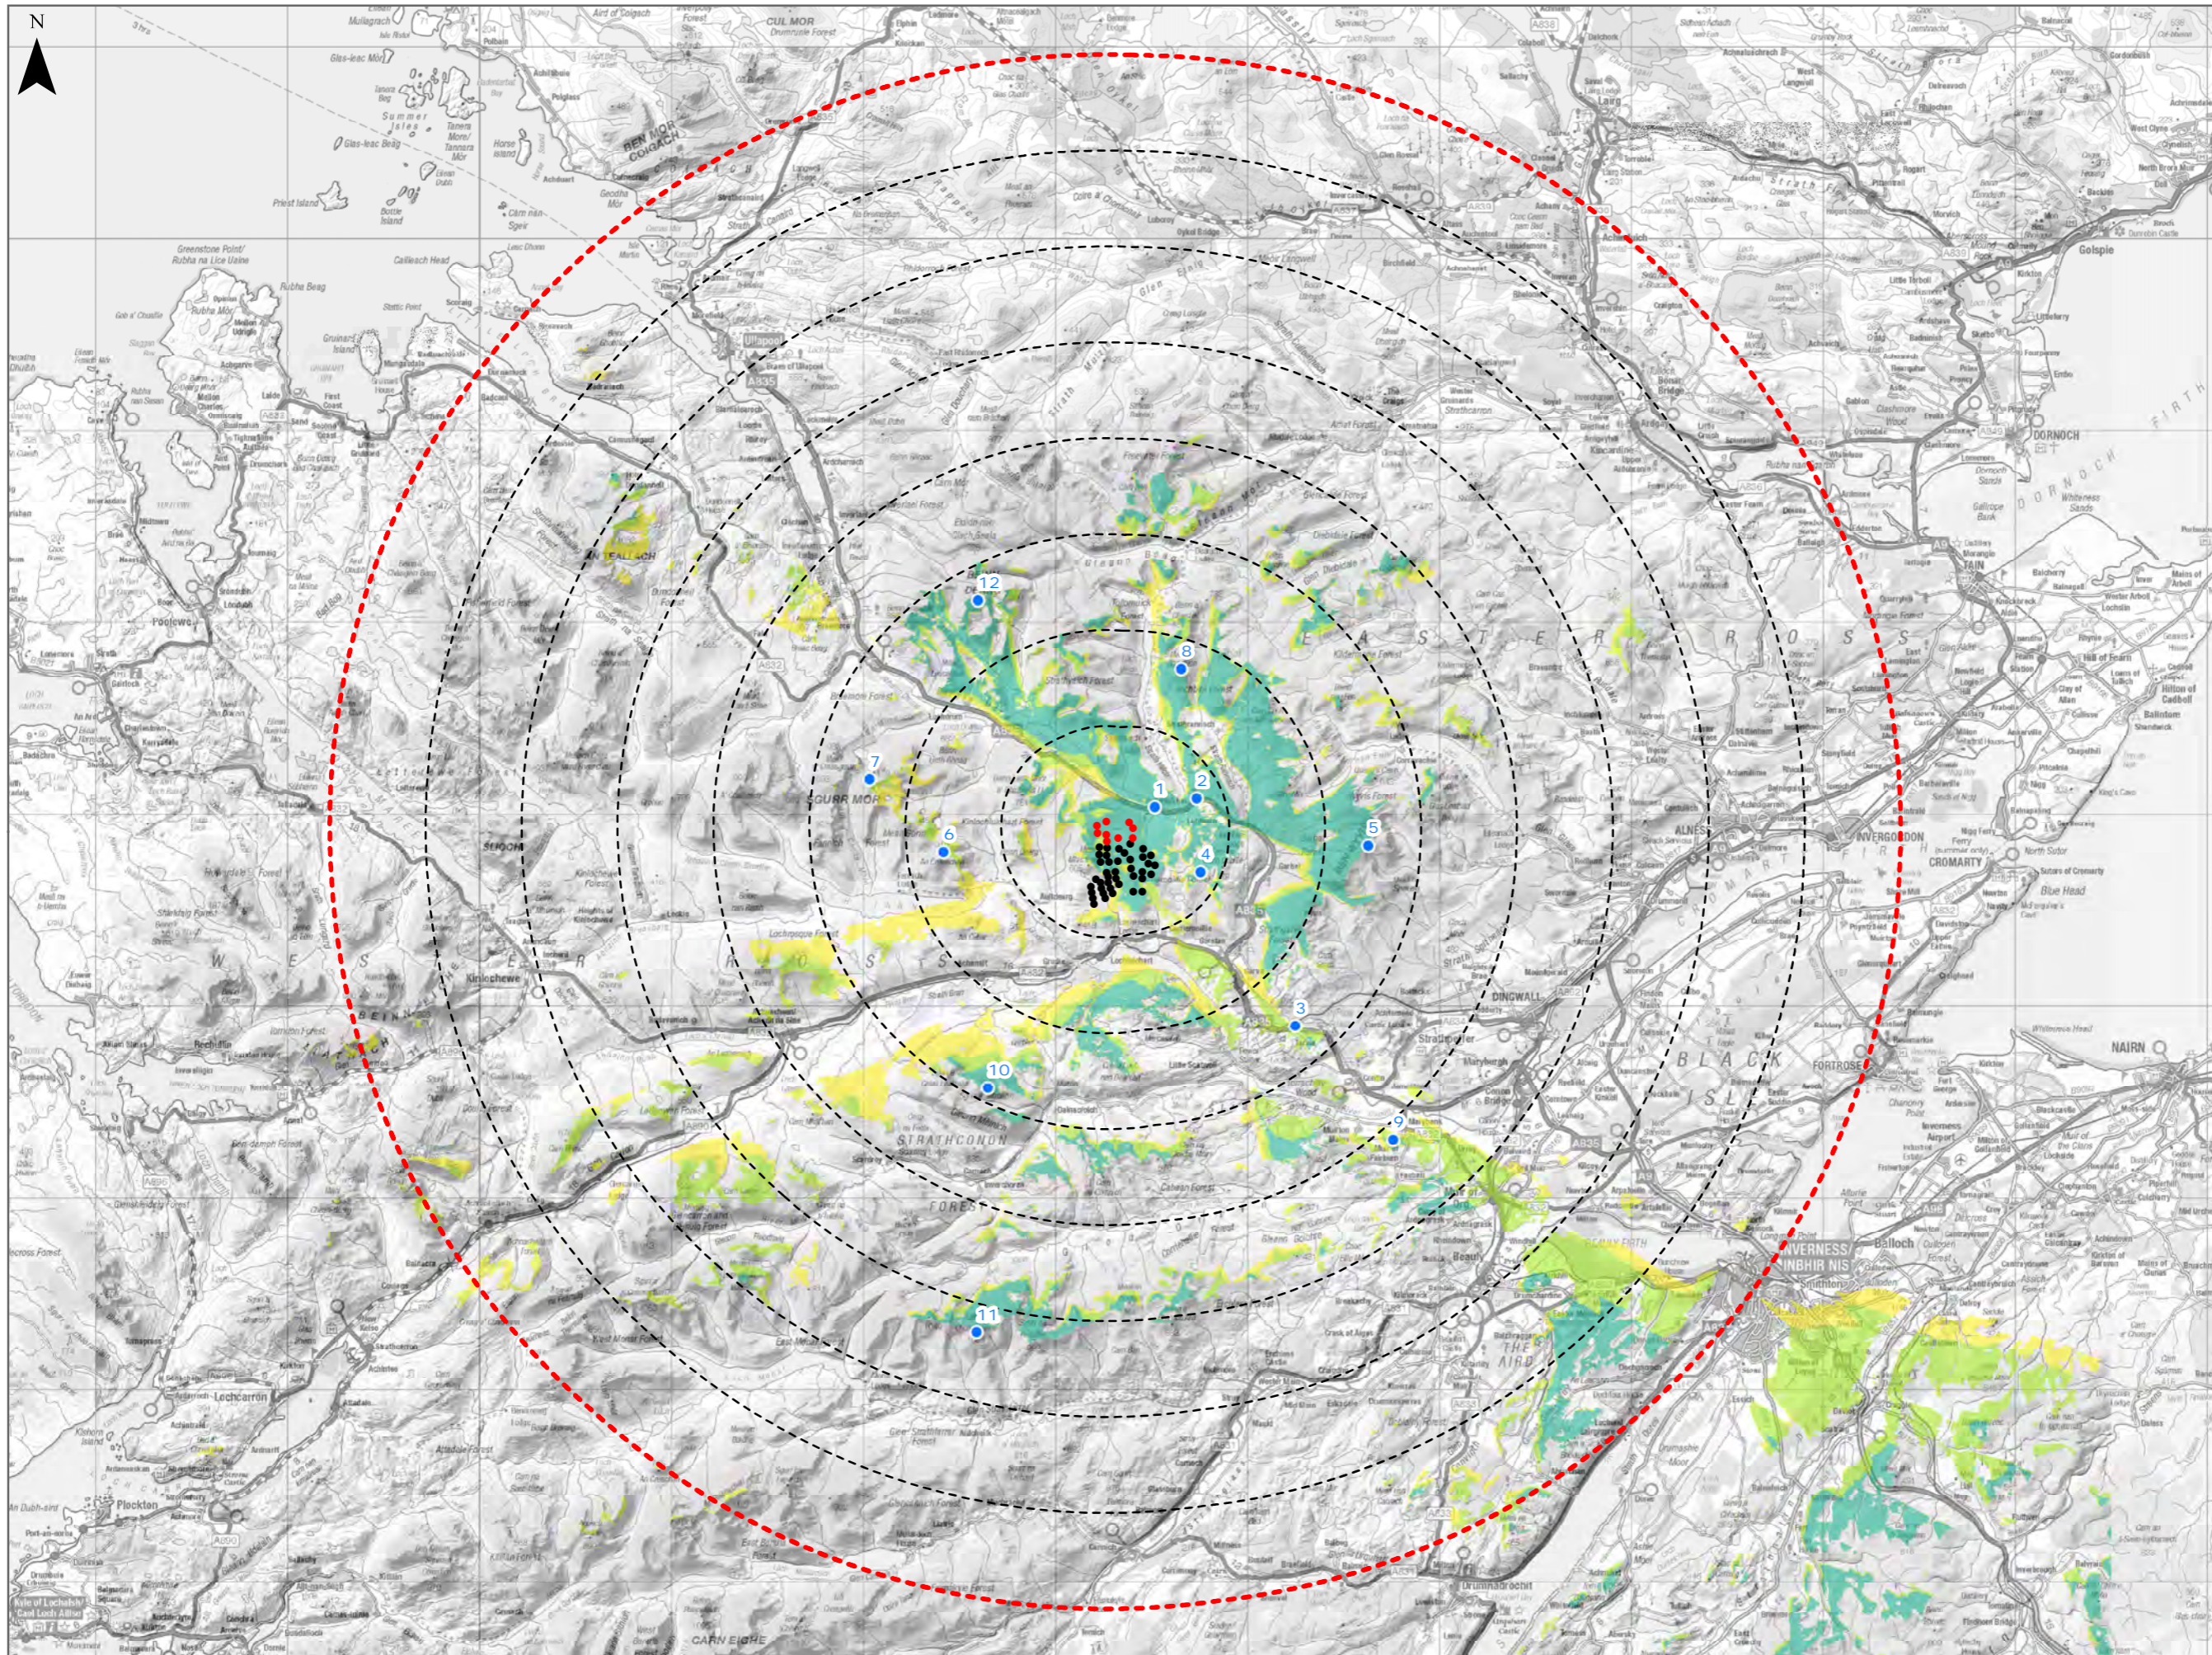

Figure 9.6a: Blade Tip ZTV with Viewpoints (40km)

- Legend:
- Proposed Turbines
 - 40km Study Area Boundary
 - 5km Distance Radii
 - Operational Turbines at Lochluichart, Lochluichart Extension & Corriemoillie

Zone of Theoretical Visibility
No. of Turbines (133m) Visible

Yellow	1 - 3
Light Green	4 - 6
Dark Green	7 - 9

Blade Tip:	133m
DTM:	OS T5
DTM resolution:	5m
Observer height:	2m
Surface features:	Excluded
Earth curvature:	Included

- Viewpoint Locations
- 1 - A835 Aultgush Inn
- 2 - A835 Black Bridge Road
- 4 - Old Drivers Route, Corriemoillie
- 5 - Ben Wyvis (Glas Leathad Mor)
- 6 - An Colleachan
- 7 - Sgurr Mor
- 8 - Beinn a Chaisteil (Meal a Ghriainn)
- 9 - Avenue of Fairburn Estate
- 10 - Sgurr a Mhuillinn
- 11 - Sgurr a Choire Ghlais
- 12 - Beinn Dearg

Title:
Blade Tip ZTV with Viewpoints
(40km)

Lochluichart Wind Farm
Extension II

Source:
© Crown copyright and database rights (2018)
OS (license No 0100031673)

Client: Infinergy

Drawn by: MJF	Checked: JW
------------------	----------------