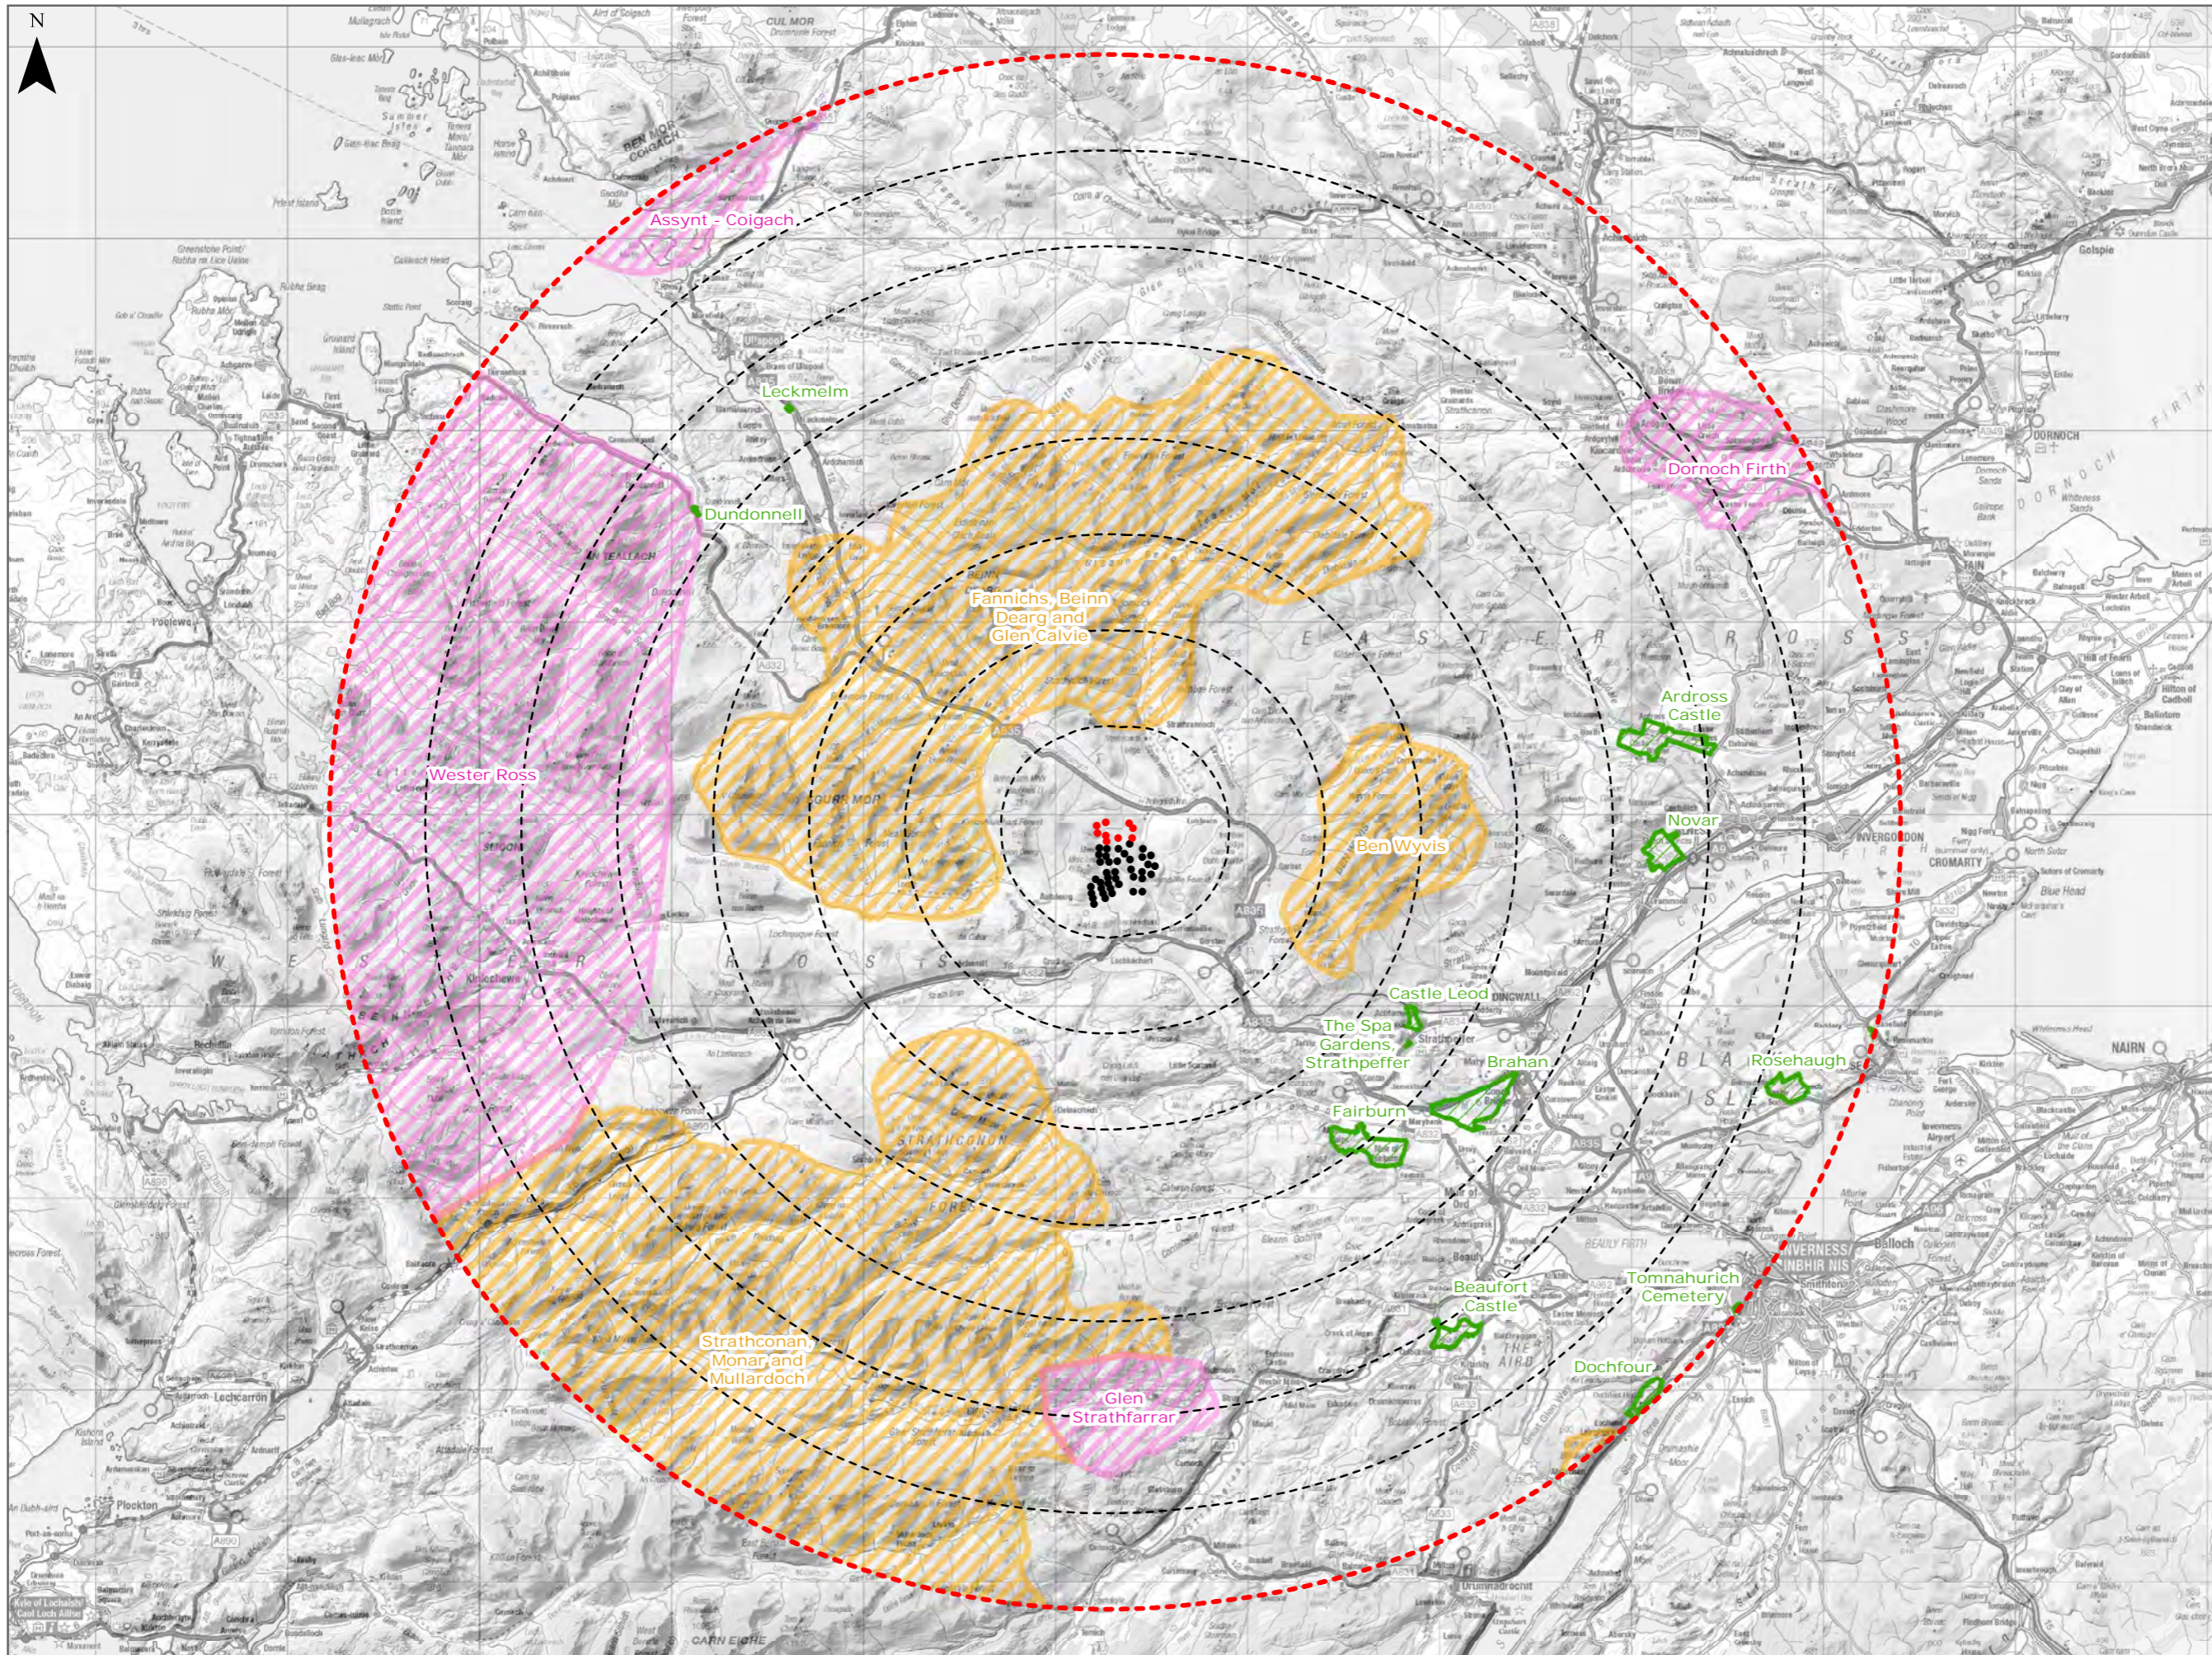

Figure 9.3: Landscape Designations (40km)

- Proposed Turbines
- 40km Study Area
- 5km Distance Radii
- Operational Turbines at Lochluichart, Lochluichart Extension & Corriemoillie
- ▨ Gardens & Designed Landscapes
- ▨ National Scenic Areas
- ▨ Special Landscape Areas

Title:	
Landscape Designations (40km)	
Lochluichart Wind Farm Extension II	
Source: © Crown copyright and database rights (2018) OS (license No 0100031673)	
Client: Infinergy	
Drawn by: MJF	Checked: JW
Date: 09/10/2018	Figure: 9.3
Scale: 0 2.5 5 km	Revision No: B
INFINERGY	