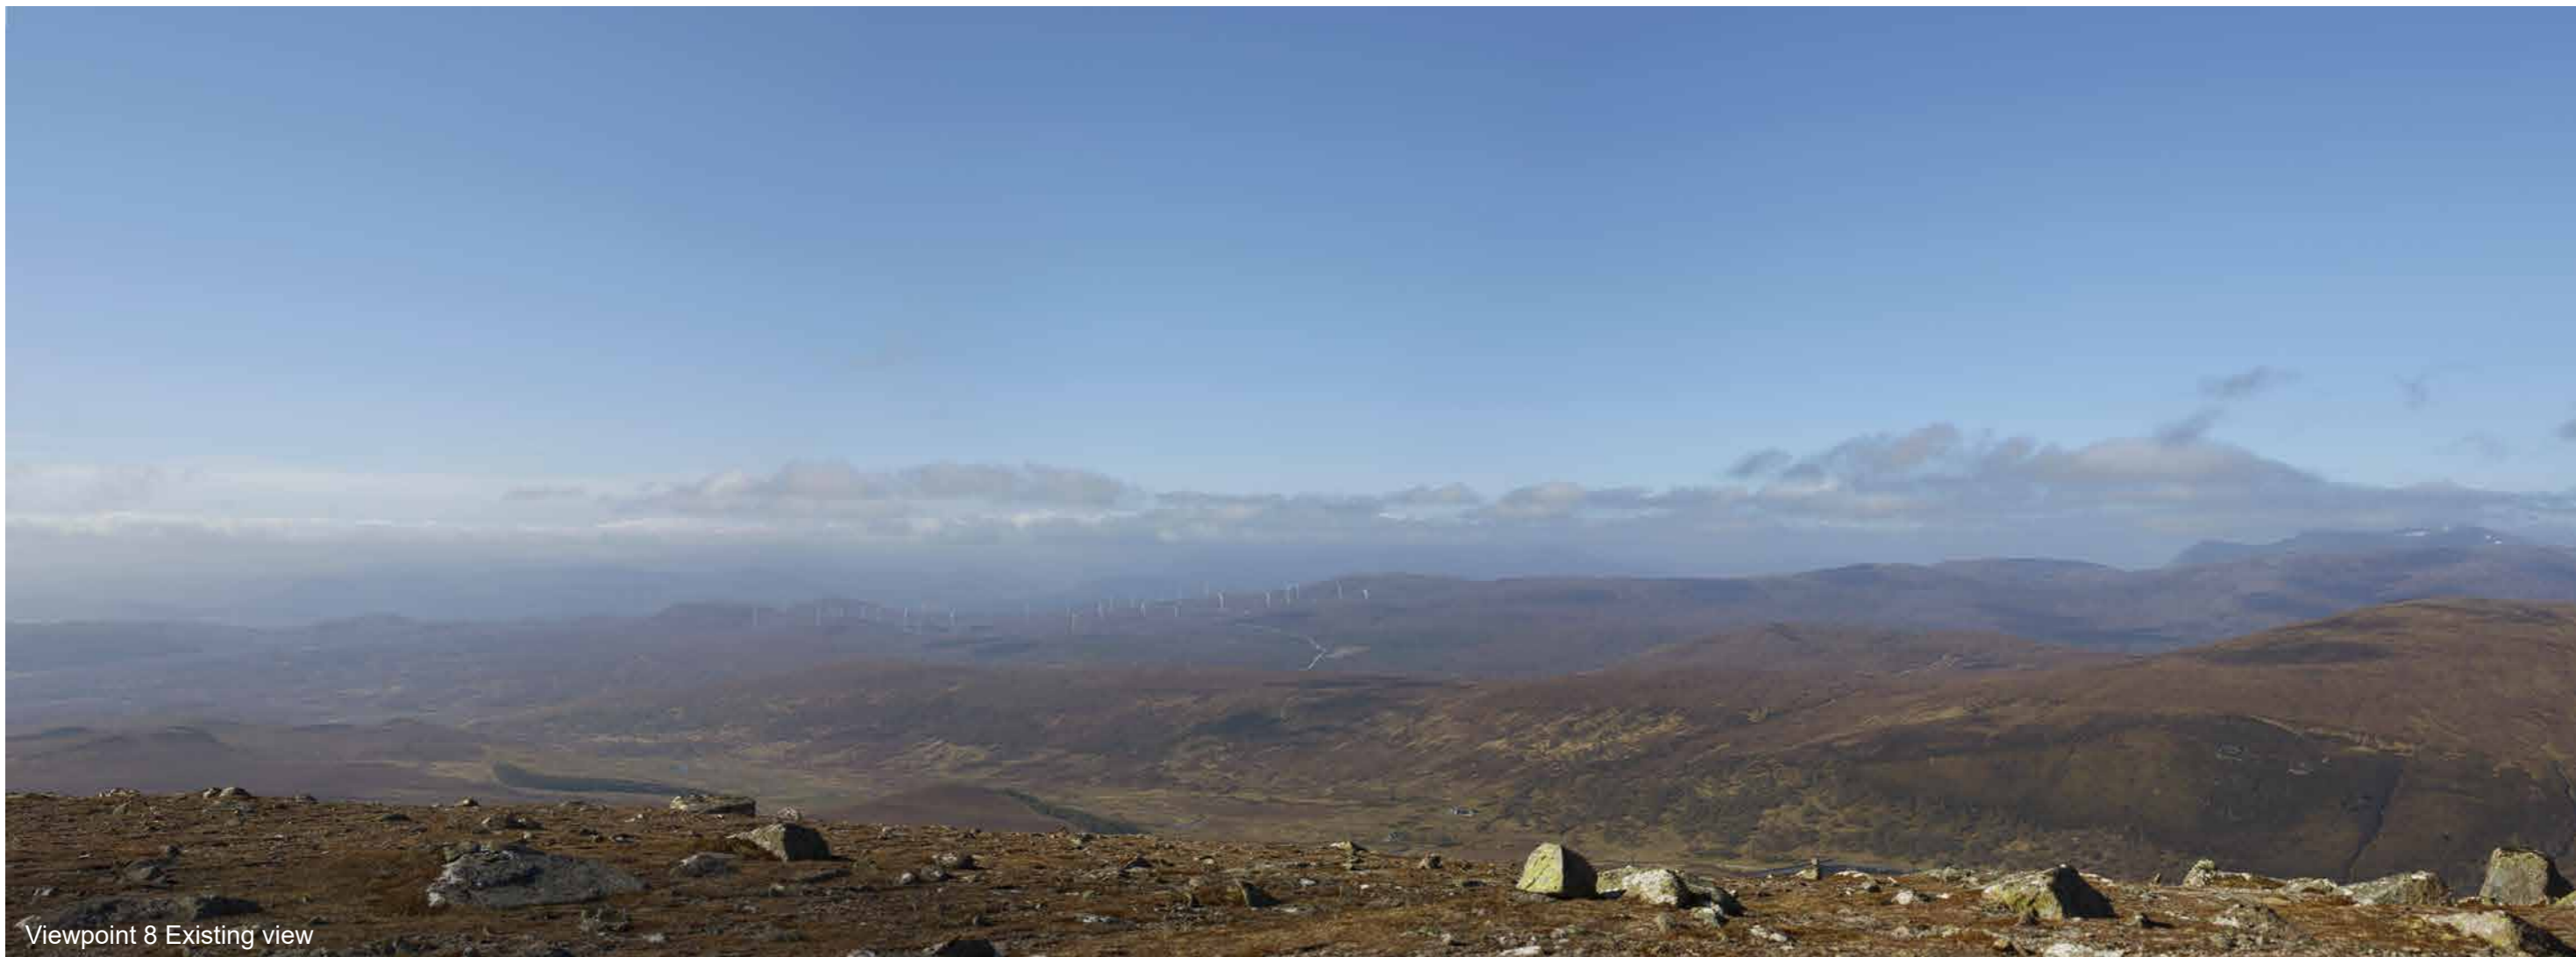

This viewpoint is located on the summit of Beinn a Chaisteil (774m AOD). The route to the viewpoint starts at Black Bridge on the A835 to the east of Aultguish Inn. From here a track is routed north-west through Strath Vaich and then northwards along the eastern shore of Loch Vaich. At the northern end of the loch, walkers must navigate a route, eastwards, across the steep hill slopes to reach the summit.

Viewpoint 8: Beinn a Chaisteil

Distance to nearest turbine: 9.186km

Camera: EOS 6D

Focal length: 50mm vertical (27°) x 28mm horizontal (65.5°)

Camera height: 1.5m

Date: 04/05/17

Time: 09:17

The images contained on this page and the following two pages are not representative of scale and distance from the actual Viewpoint and show the wind farm development in its wider landscape context only.

Viewpoint 8 Existing view

Viewpoint 8 Wireline overlay

Viewpoint 8 Existing view

Viewpoint 8 Cumulative Wireline. Application turbines in red, operational / under construction in blue, consented in purple and application in orange.

© Crown copyright and database rights 2019 Ordnance Survey 0100031673.

Viewpoint 8: Beinn a Chaisteil

Distance to nearest turbine: 9.186km

Camera: EOS 6D

Focal length: 50mm

Camera height: 1.5m

Date: 04/05/17