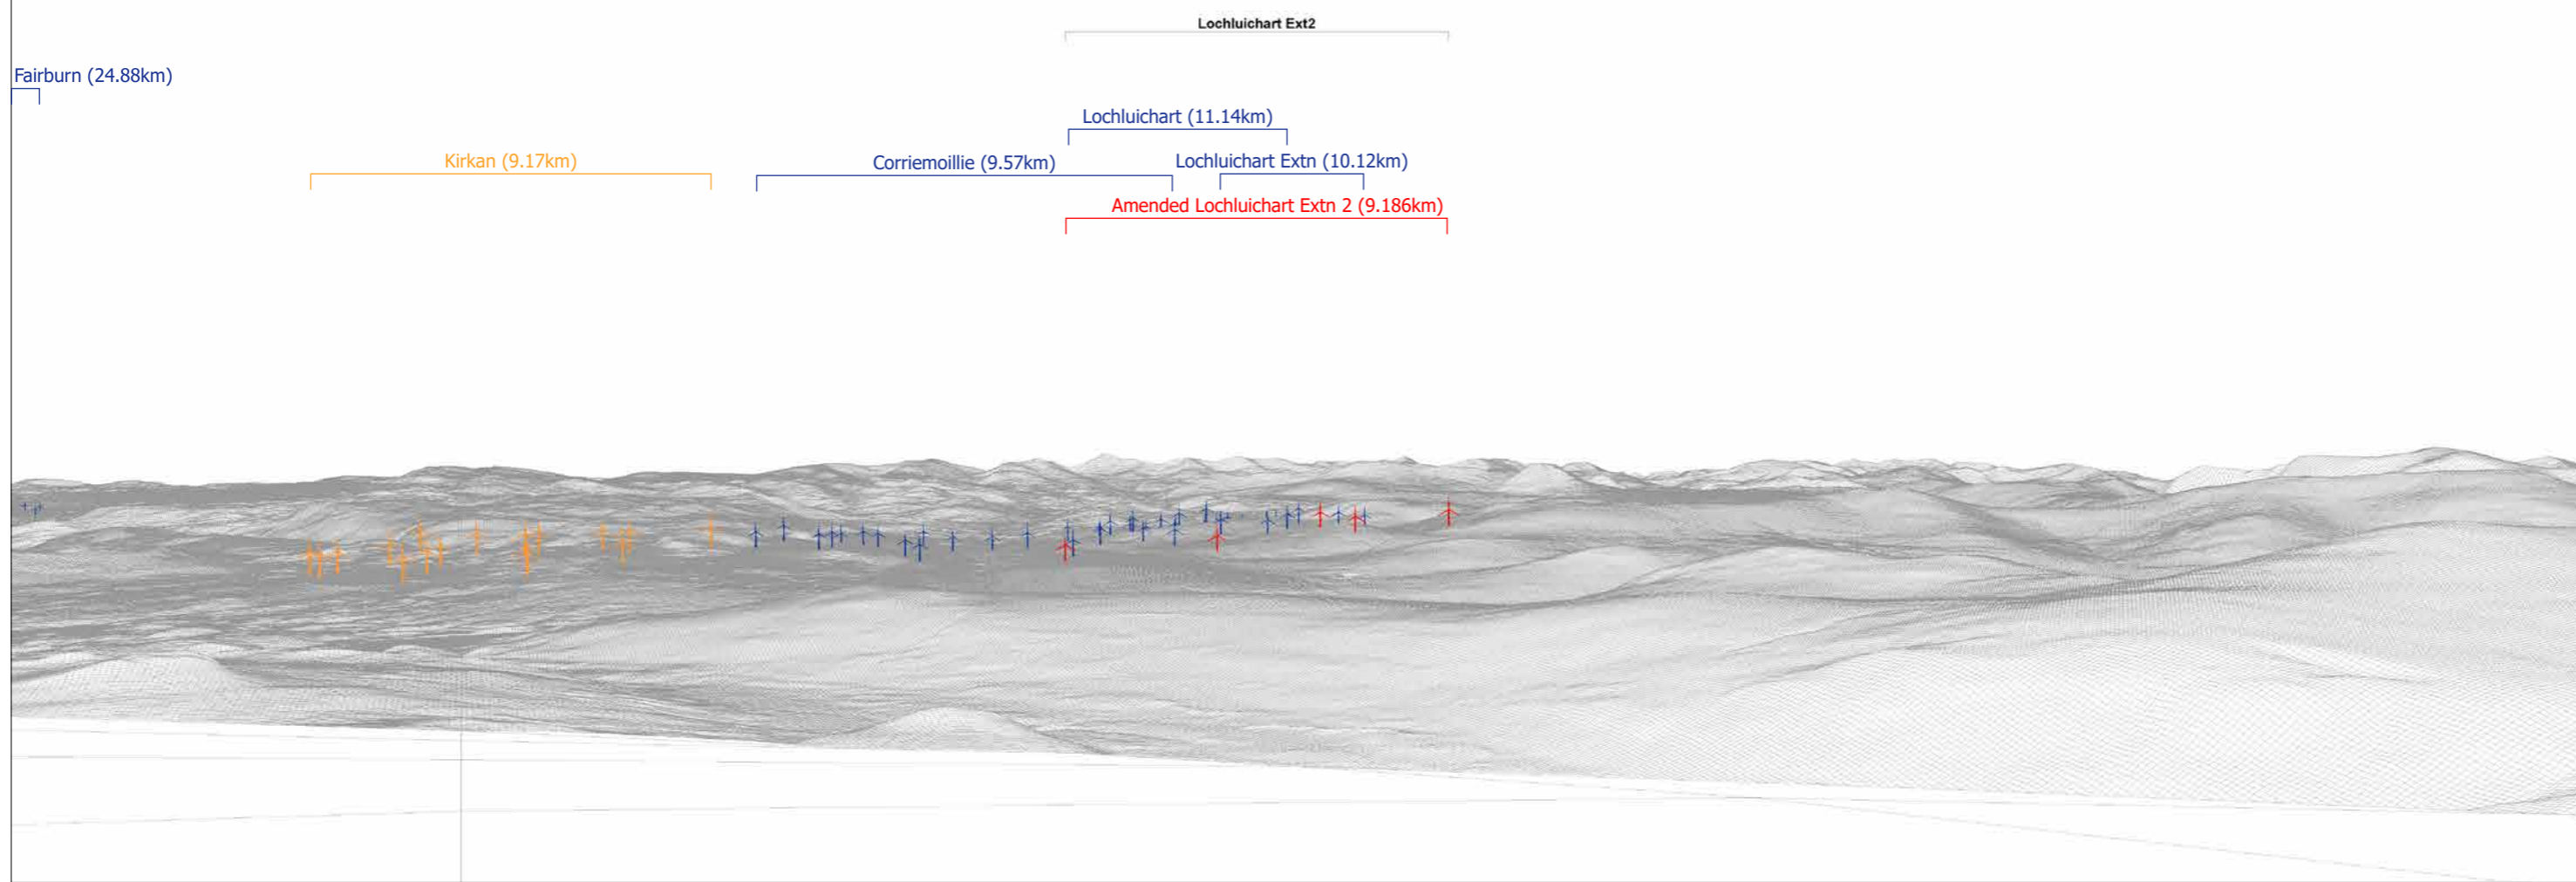

Viewpoint 8: Beinn a Chaisteil

Distance to nearest turbine: 9.186km

Camera: EOS 6D

Focal length: 50mm vertical (27°) x 28mm horizontal (65.5°)

Camera height: 1.5m

Date: 04/05/17

Time: 09:17

The images contained on this page and the following two pages are not representative of scale and distance from the actual Viewpoint and show the wind farm development in its wider landscape context only.

Viewpoint 8 Existing view

Viewpoint 8 Wireline overlay

Viewpoint 8 Existing view

Viewpoint 8 Cumulative Wireline. Application turbines in red, operational / under construction in blue, consented in purple and application in orange.

© Crown copyright and database rights 2019 Ordnance Survey 0100031673.

Viewpoint 8: Beinn a Chaisteil

Distance to nearest turbine: 9.186km

Camera: EOS 6D

Focal length: 50mm

Camera height: 1.5m

Date: 04/05/17

Time: 09:17

When viewed at a comfortable arm's length, this image is representative of the maximum field of view of clear vision but is not representative of scale and distance.

© Crown copyright and database rights 2019 Ordnance Survey 0100031673.