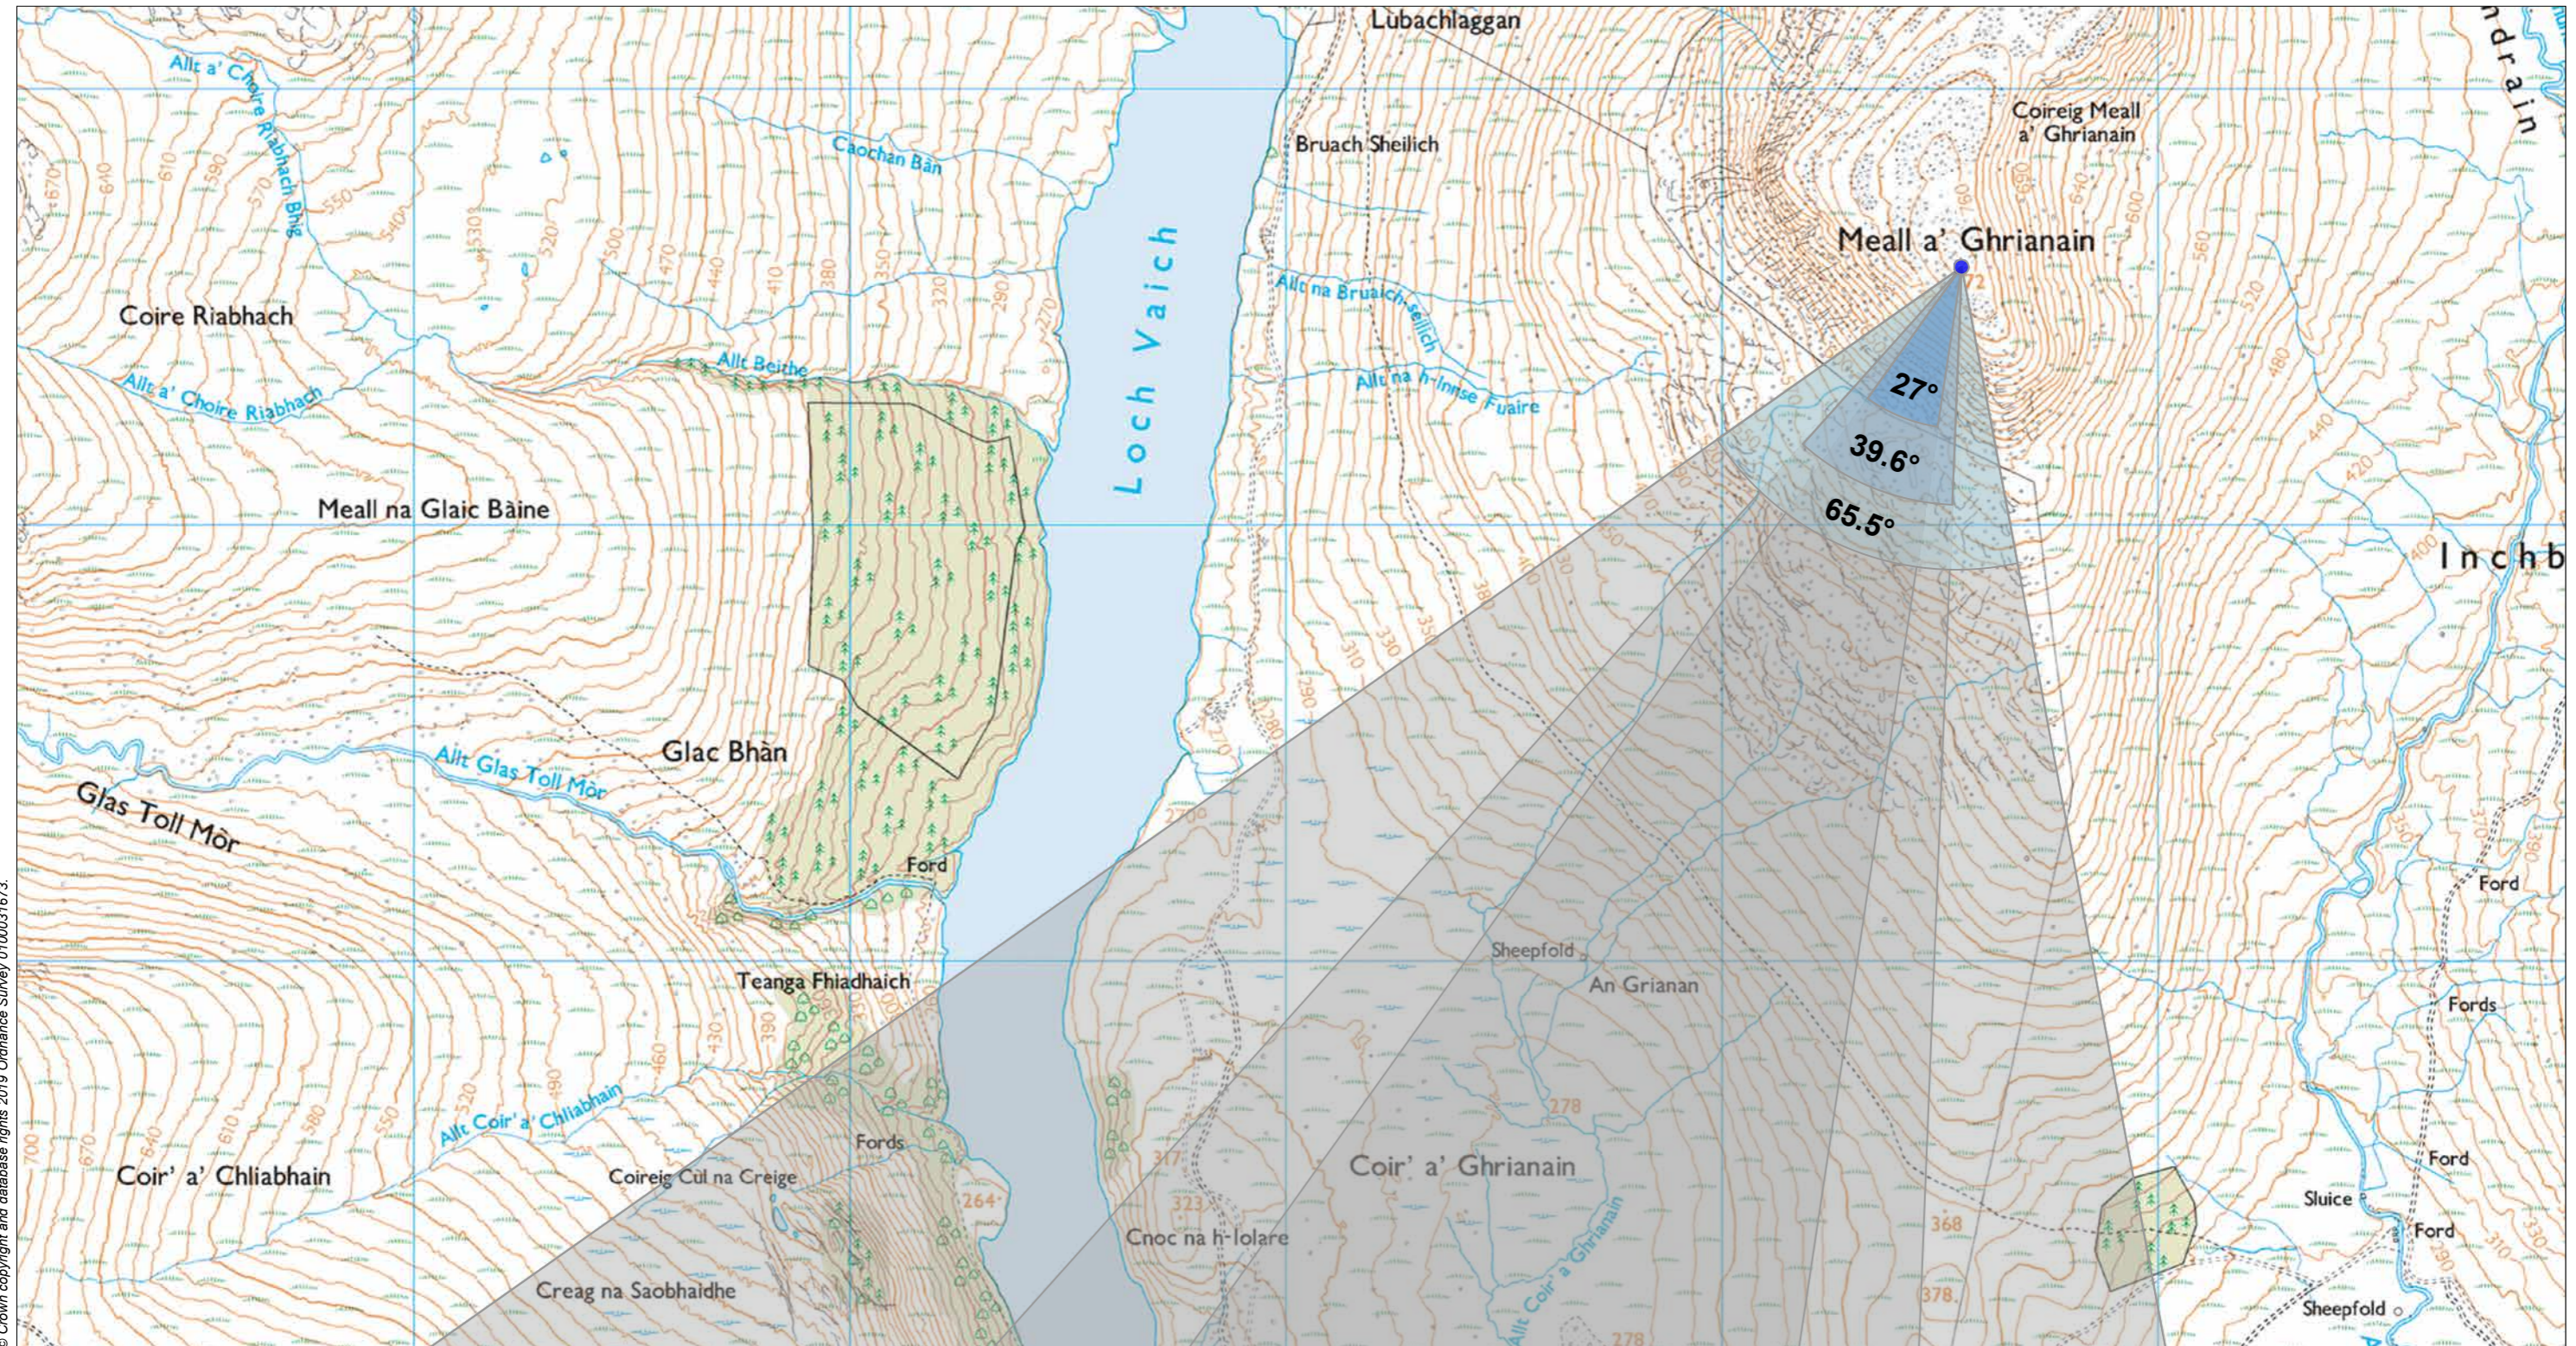

Viewpoint 8: Beinn a Chaisteil

© Crown copyright and database rights 2019 Ordnance Survey 0100031673.

Grid Ref: 236550 877594 Distance to nearest turbine: 9.186km AOD: 774.47m

0 500 1000m
scale in metres 1:15,000

This viewpoint is located on the summit of Beinn a Chaisteil (774m AOD). The route to the viewpoint starts at Black Bridge on the A835 to the east of Aultguish Inn. From here a track is routed north-west through Strath Vaich and then northwards along the eastern shore of Loch Vaich. At the northern end of the loch, walkers must navigate a route, eastwards, across the steep hill slopes to reach the summit.

Viewpoint 8: Beinn a Chaisteil

Distance to nearest turbine: 9.186km

Camera: EOS 6D

Focal length: 50mm vertical (27°) x 28mm horizontal (65.5°)

Camera height: 1.5m

Date: 04/05/17

Time: 09:17

The images contained on this page and the following two pages are not representative of scale and distance from the actual Viewpoint and show the wind farm development in its wider landscape context only.

Time: 09:17

When viewed at a comfortable arm's length, this image is representative of the maximum field of view of clear vision but is not representative of scale and distance.

© Crown copyright and database rights 2019 Ordnance Survey 0100031673.