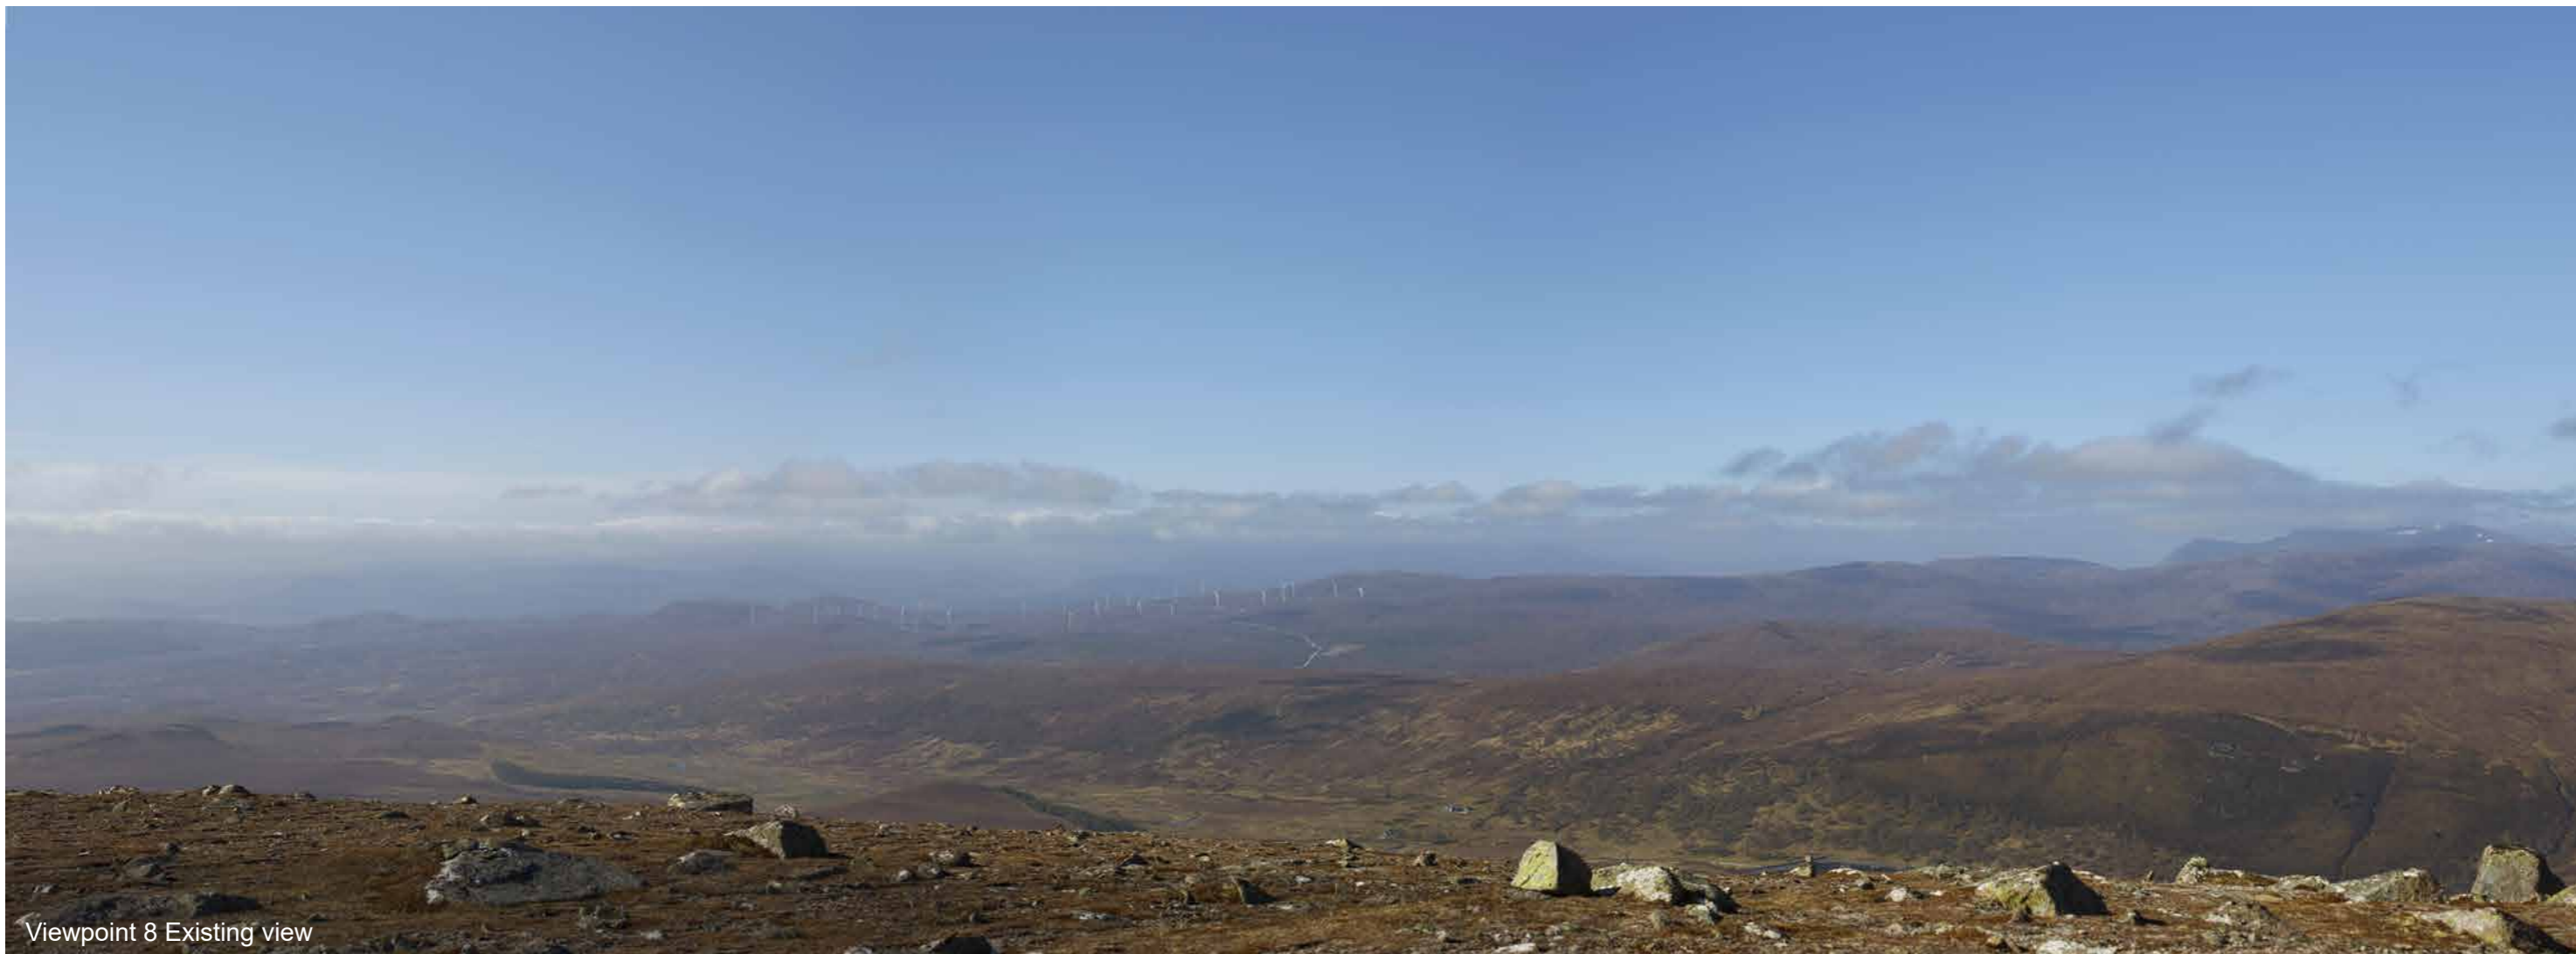

This viewpoint is located on the summit of Beinn a Chaisteil (774m AOD). The route to the viewpoint starts at Black Bridge on the A835 to the east of Aultguish Inn. From here a track is routed north-west through Strath Vaich and then northwards along the eastern shore of Loch Vaich. At the northern end of the loch, walkers must navigate a route, eastwards, across the steep hill slopes to reach the summit.

Viewpoint 8: Beinn a Chaisteil

Distance to nearest turbine: 9.186km

Camera: EOS 6D

Focal length: 50mm vertical (27°) x 28mm horizontal (65.5°)

Camera height: 1.5m

Date: 04/05/17

Time: 09:17

The images contained on this page and the following two pages are not representative of scale and distance from the actual Viewpoint and show the wind farm development in its wider landscape context only.

Viewpoint 8 Existing view

Viewpoint 8 Wireline overlay

Viewpoint 8 Existing view

Viewpoint 8 Cumulative Wireline. Application turbines in red, operational / under construction in blue, consented in purple and application in orange.

© Crown copyright and database rights 2019 Ordnance Survey 0100031673.

Viewpoint 8: Beinn a Chaisteil

Distance to nearest turbine: 9.186km

Camera: EOS 6D

Focal length: 50mm

Camera height: 1.5m

Date: 04/05/17