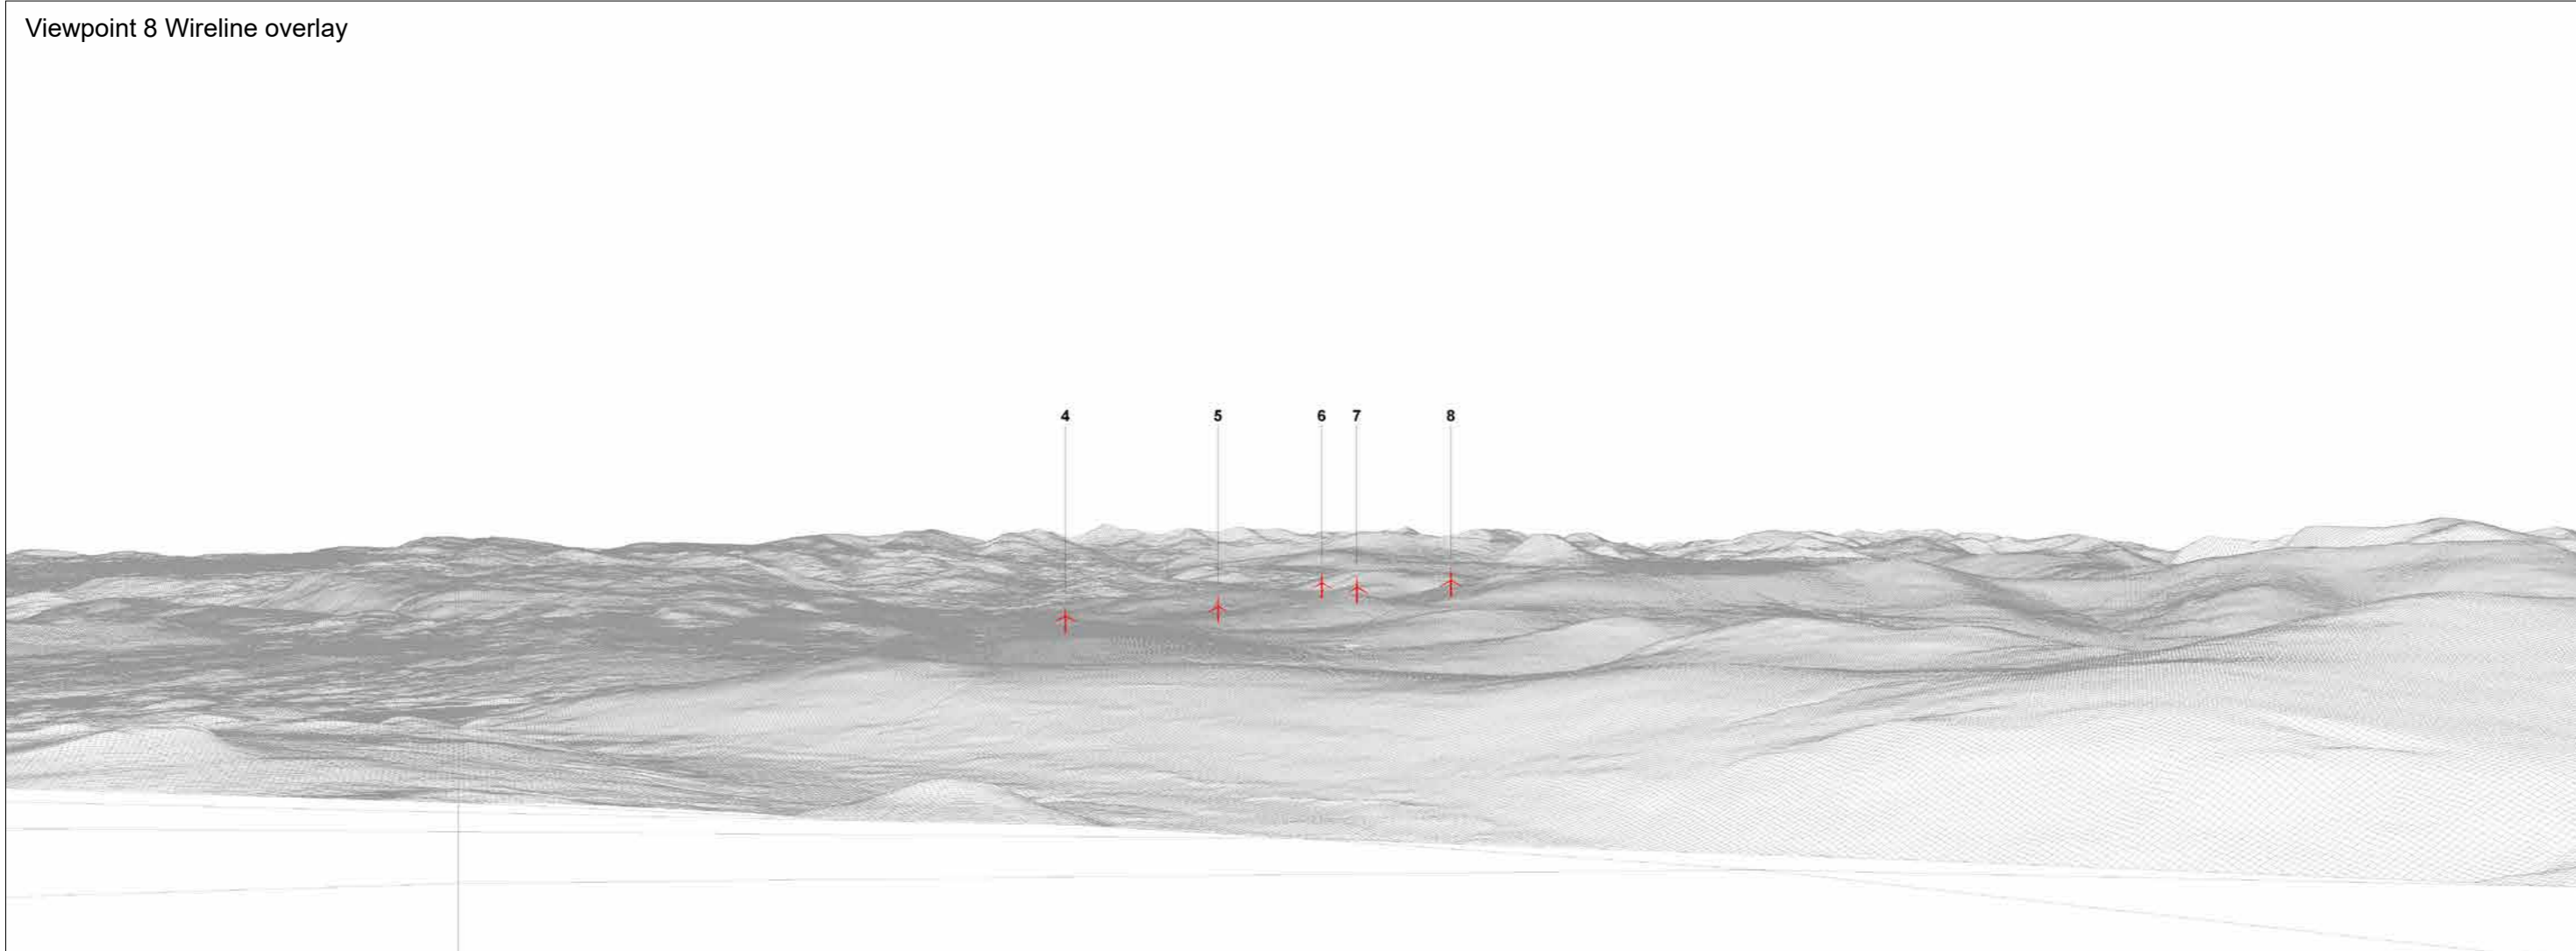

Viewpoint 8: Beinn a Chaisteil

Distance to nearest turbine: 9.186km

Camera: EOS 6D

Focal length: 50mm vertical (27°) x 28mm horizontal (65.5°)

Camera height: 1.5m

Date: 04/05/17

Time: 09:17

The images contained on this page and the following two pages are not representative of scale and distance from the actual Viewpoint and show the wind farm development in its wider landscape context only.

Viewpoint 8 Existing view

Viewpoint 8 Wireline overlay

Viewpoint 8 Existing view

Viewpoint 8 Cumulative Wireline. Application turbines in red, operational / under construction in blue, consented in purple and application in orange.

© Crown copyright and database rights 2019 Ordnance Survey 0100031673.

Viewpoint 8: Beinn a Chaisteil

Distance to nearest turbine: 9.186km

Camera: EOS 6D

Focal length: 50mm

Camera height: 1.5m

Date: 04/05/17

Time: 09:17

When viewed at a comfortable arm's length, this image is representative of the maximum field of view of clear vision but is not representative of scale and distance.

© Crown copyright and database rights 2019 Ordnance Survey 0100031673.