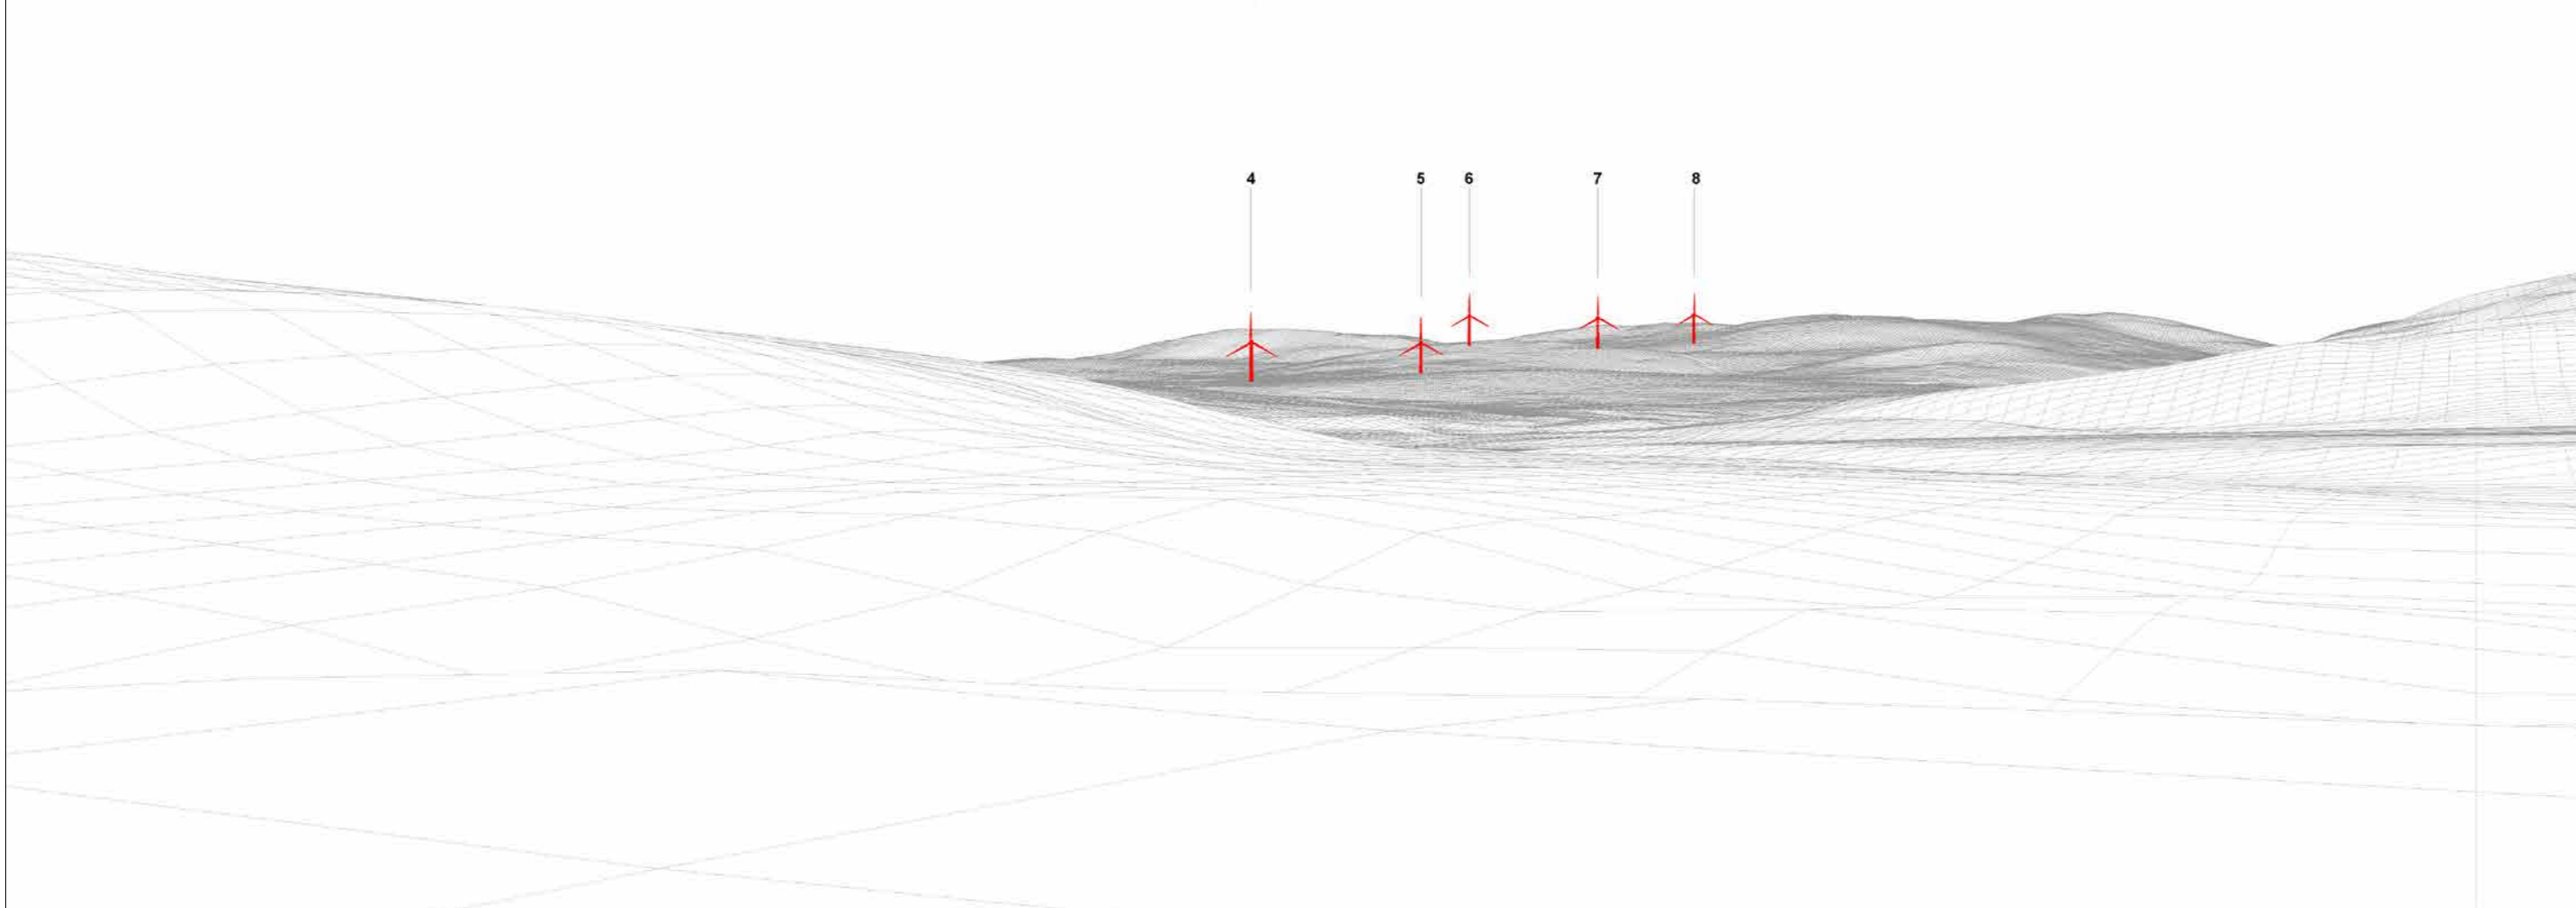

Viewpoint 2: A835, Black Water Bridge

Distance to nearest turbine: 3.926km

Camera: EOS 5D Mark II

Focal length: 50mm vertical (27°) x 28mm horizontal (65.5°)

Camera height: 1.5m

Date: 04/02/18

Time: 10:22

The images contained on this page and the following two pages are not representative of scale and distance from the actual Viewpoint and show the wind farm development in its wider landscape context only.

Viewpoint 2 Existing view

Viewpoint 2 Wireline overlay

Viewpoint 2 Existing view

Viewpoint 2 Cumulative Wireline. Application turbines in red, operational / under construction in blue, consented in purple and application in orange.

© Crown copyright and database rights 2019 Ordnance Survey 0100031673.

Viewpoint 2: A835, Black Water Bridge

Distance to nearest turbine: 3.926km

Camera: EOS 5D Mark II

Focal length: 50mm

Camera height: 1.5m

Viewpoint 2: A835, Black Water Bridge

Distance to nearest turbine: 3.926km

Camera: EOS 5D Mark II

Focal length: 75mm

Camera height: 1.5m

Date: 04/02/18

Time: 10:22

This image should be viewed at a comfortable arm's length (approx. 500mm).