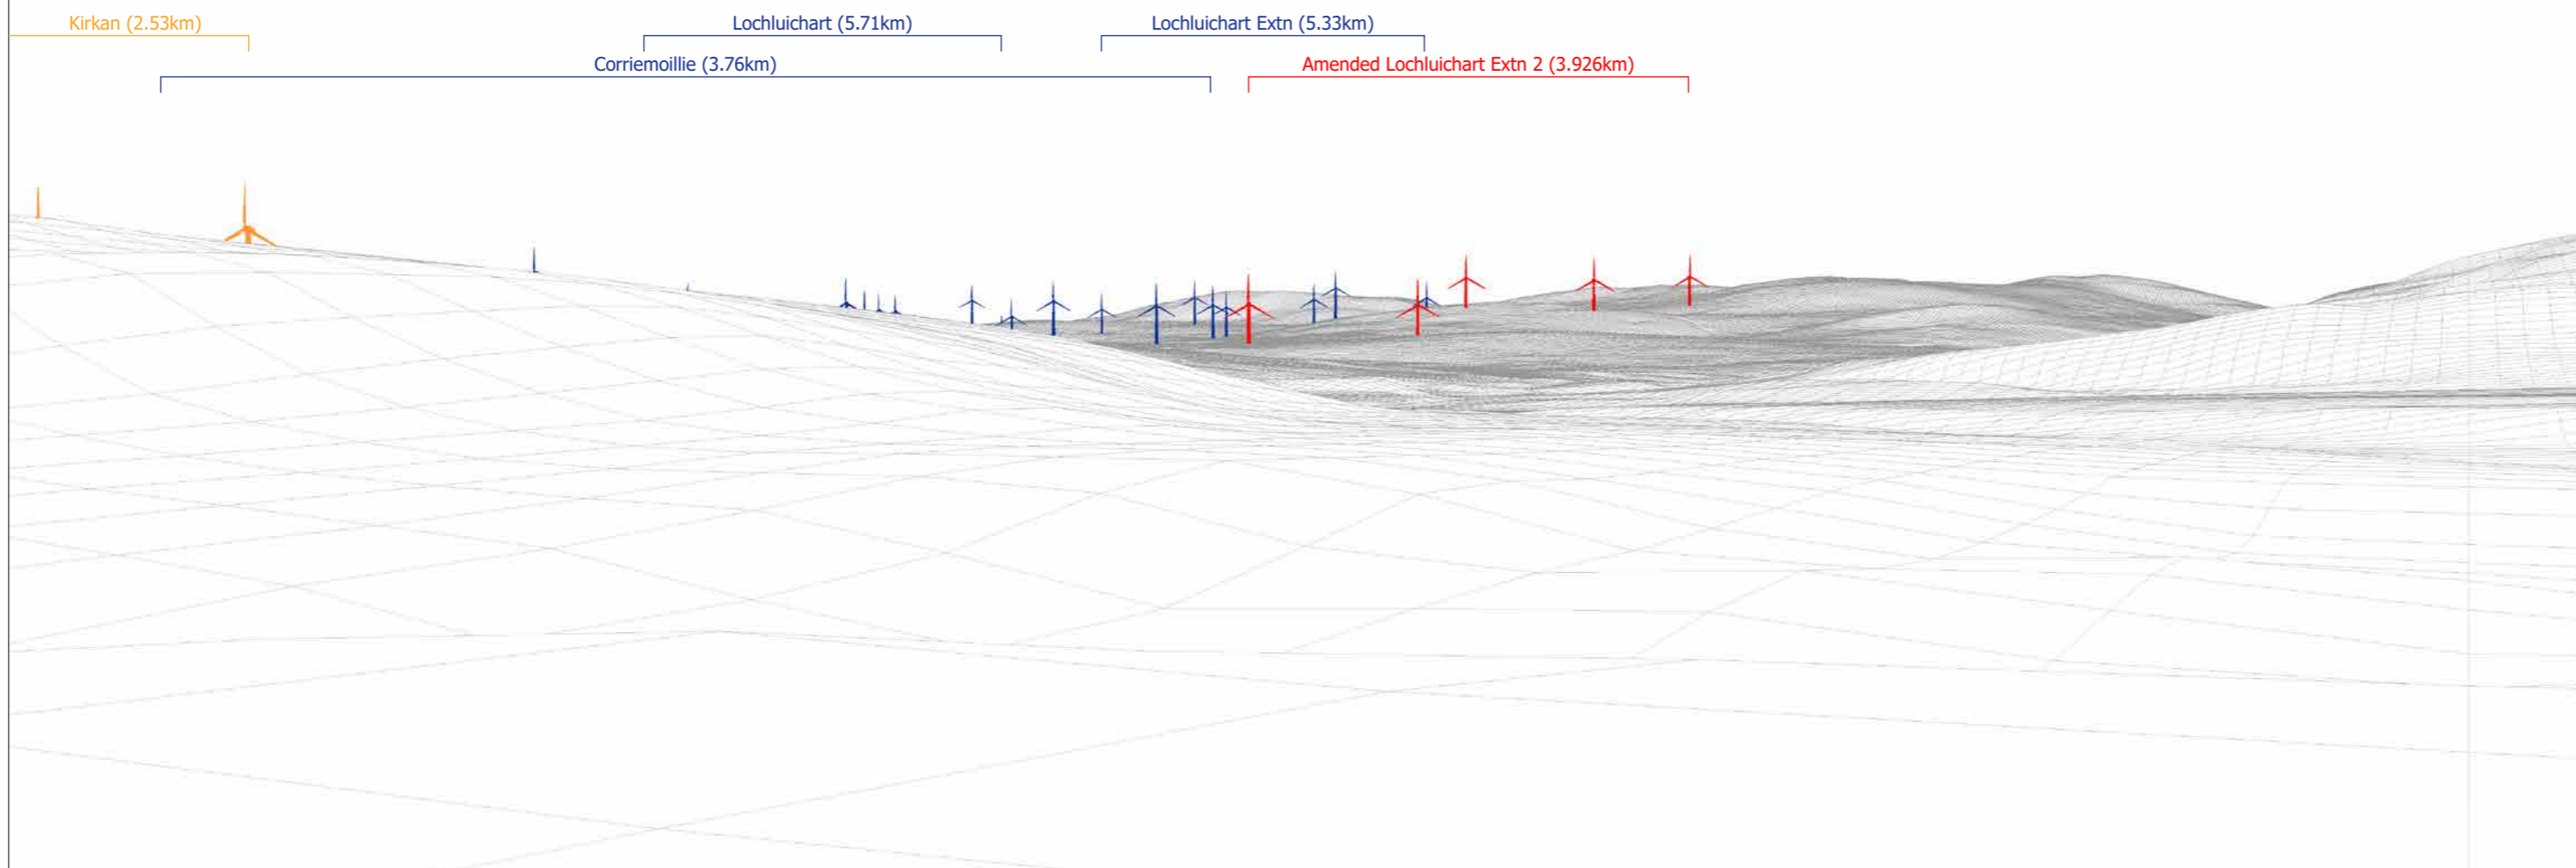

Viewpoint 2: A835, Black Water Bridge

Distance to nearest turbine: 3.926km

Camera: EOS 5D Mark II

Focal length: 50mm vertical (27°) x 28mm horizontal (65.5°)

Camera height: 1.5m

Date: 04/02/18

Time: 10:22

The images contained on this page and the following two pages are not representative of scale and distance from the actual Viewpoint and show the wind farm development in its wider landscape context only.

Viewpoint 2 Existing view

Viewpoint 2 Wireline overlay

Viewpoint 2 Existing view

Viewpoint 2 Cumulative Wireline. Application turbines in red, operational / under construction in blue, consented in purple and application in orange.

© Crown copyright and database rights 2019 Ordnance Survey 0100031673.

Viewpoint 2: A835, Black Water Bridge

Distance to nearest turbine: 3.926km

Camera: EOS 5D Mark II

Focal length: 50mm

Camera height: 1.5m

Viewpoint 2: A835, Black Water Bridge

Distance to nearest turbine: 3.926km

Camera: EOS 5D Mark II

Focal length: 75mm

Camera height: 1.5m

Date: 04/02/18

Time: 10:22

This image should be viewed at a comfortable arm's length (approx. 500mm).