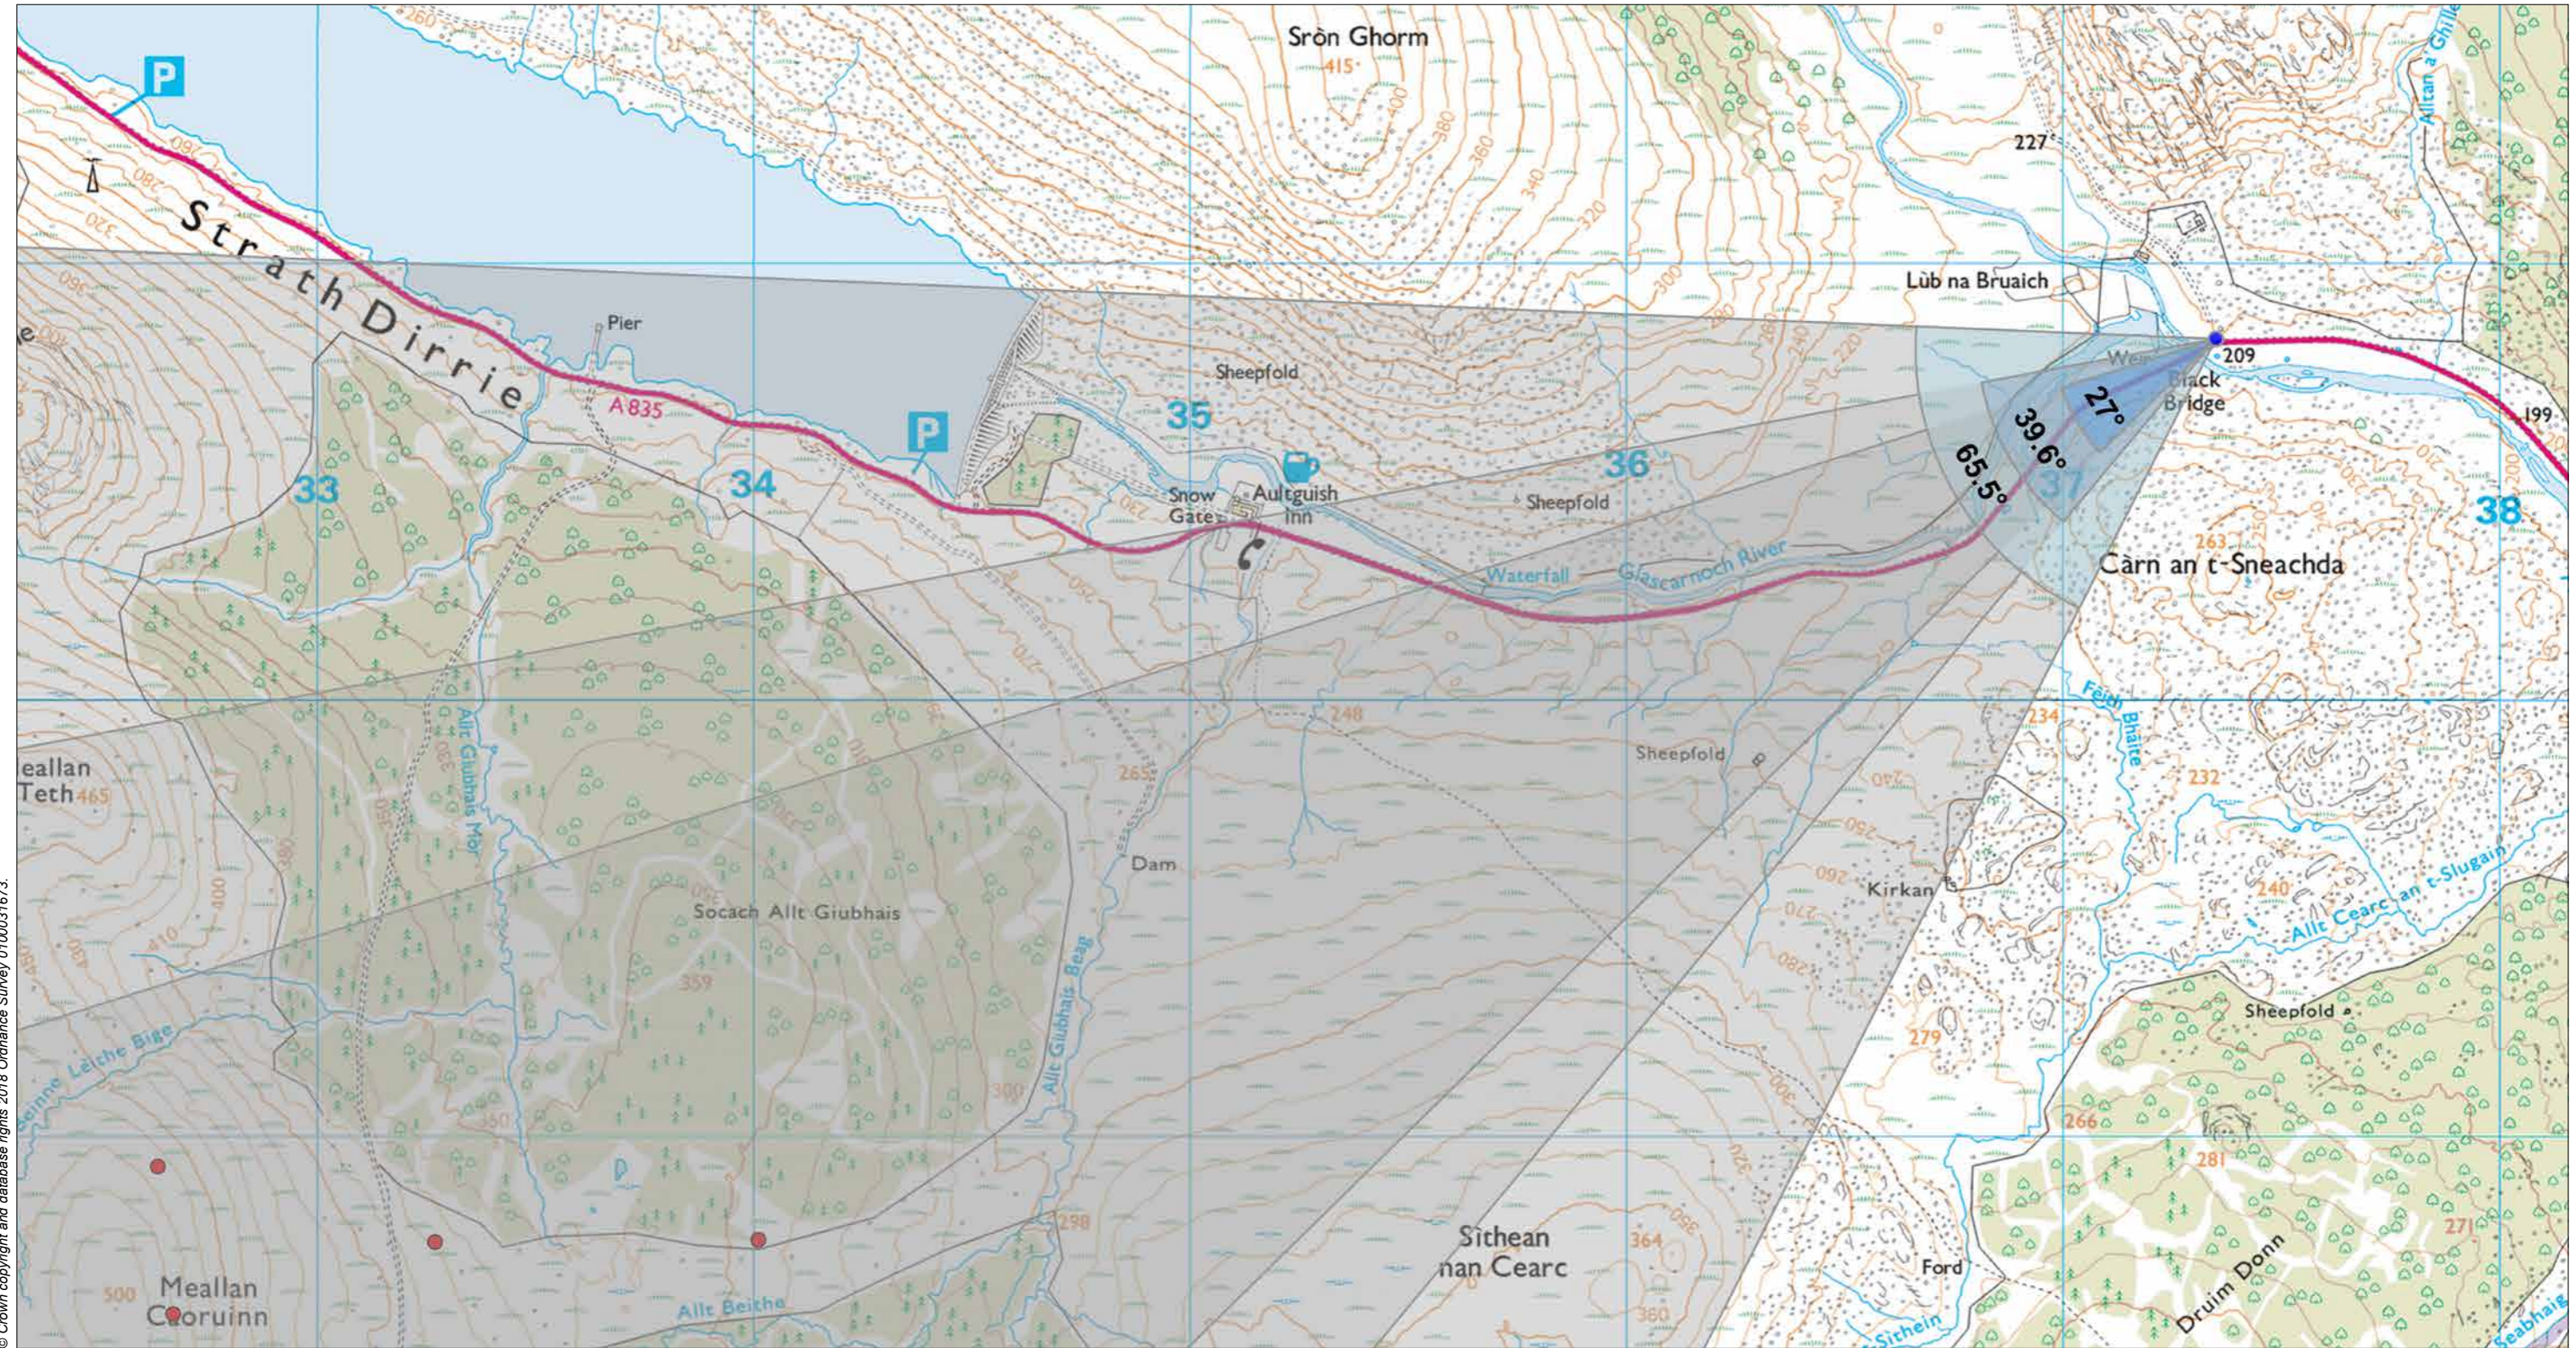

Viewpoint 2: A835, Black Water Bridge

© Crown copyright and database rights 2018 Ordnance Survey 0100031673.

Grid Ref: 237349 870830 Distance to nearest turbine: 3.926km AOD: 212.64m

This viewpoint is located at the start of the Strath Vaich access track where it joins the A835 to the immediate east of Black Bridge.

Viewpoint 2: A835, Black Water Bridge

Distance to nearest turbine: 3.926km

Camera: EOS 5D Mark II

Focal length: 50mm vertical (27°) x 28mm horizontal (65.5°)

Camera height: 1.5m

Date: 04/02/18

Time: 10:22

The images contained on this page and the following two pages are not representative of scale and distance from the actual Viewpoint and show the wind farm development in its wider landscape context only.

© Crown copyright and database rights 2019 Ordnance Survey 0100031673.

Viewpoint 2: A835, Black Water Bridge

Distance to nearest turbine: 3.926km

Camera: EOS 5D Mark II

Focal length: 50mm

Camera height: 1.5m

Date: 04/02/18

Time: 10:22

When viewed at a comfortable arm's length, this image is representative of the maximum field of view of clear vision but is not representative of scale and distance.

© Crown copyright and database rights 2019 Ordnance Survey 0100031673.