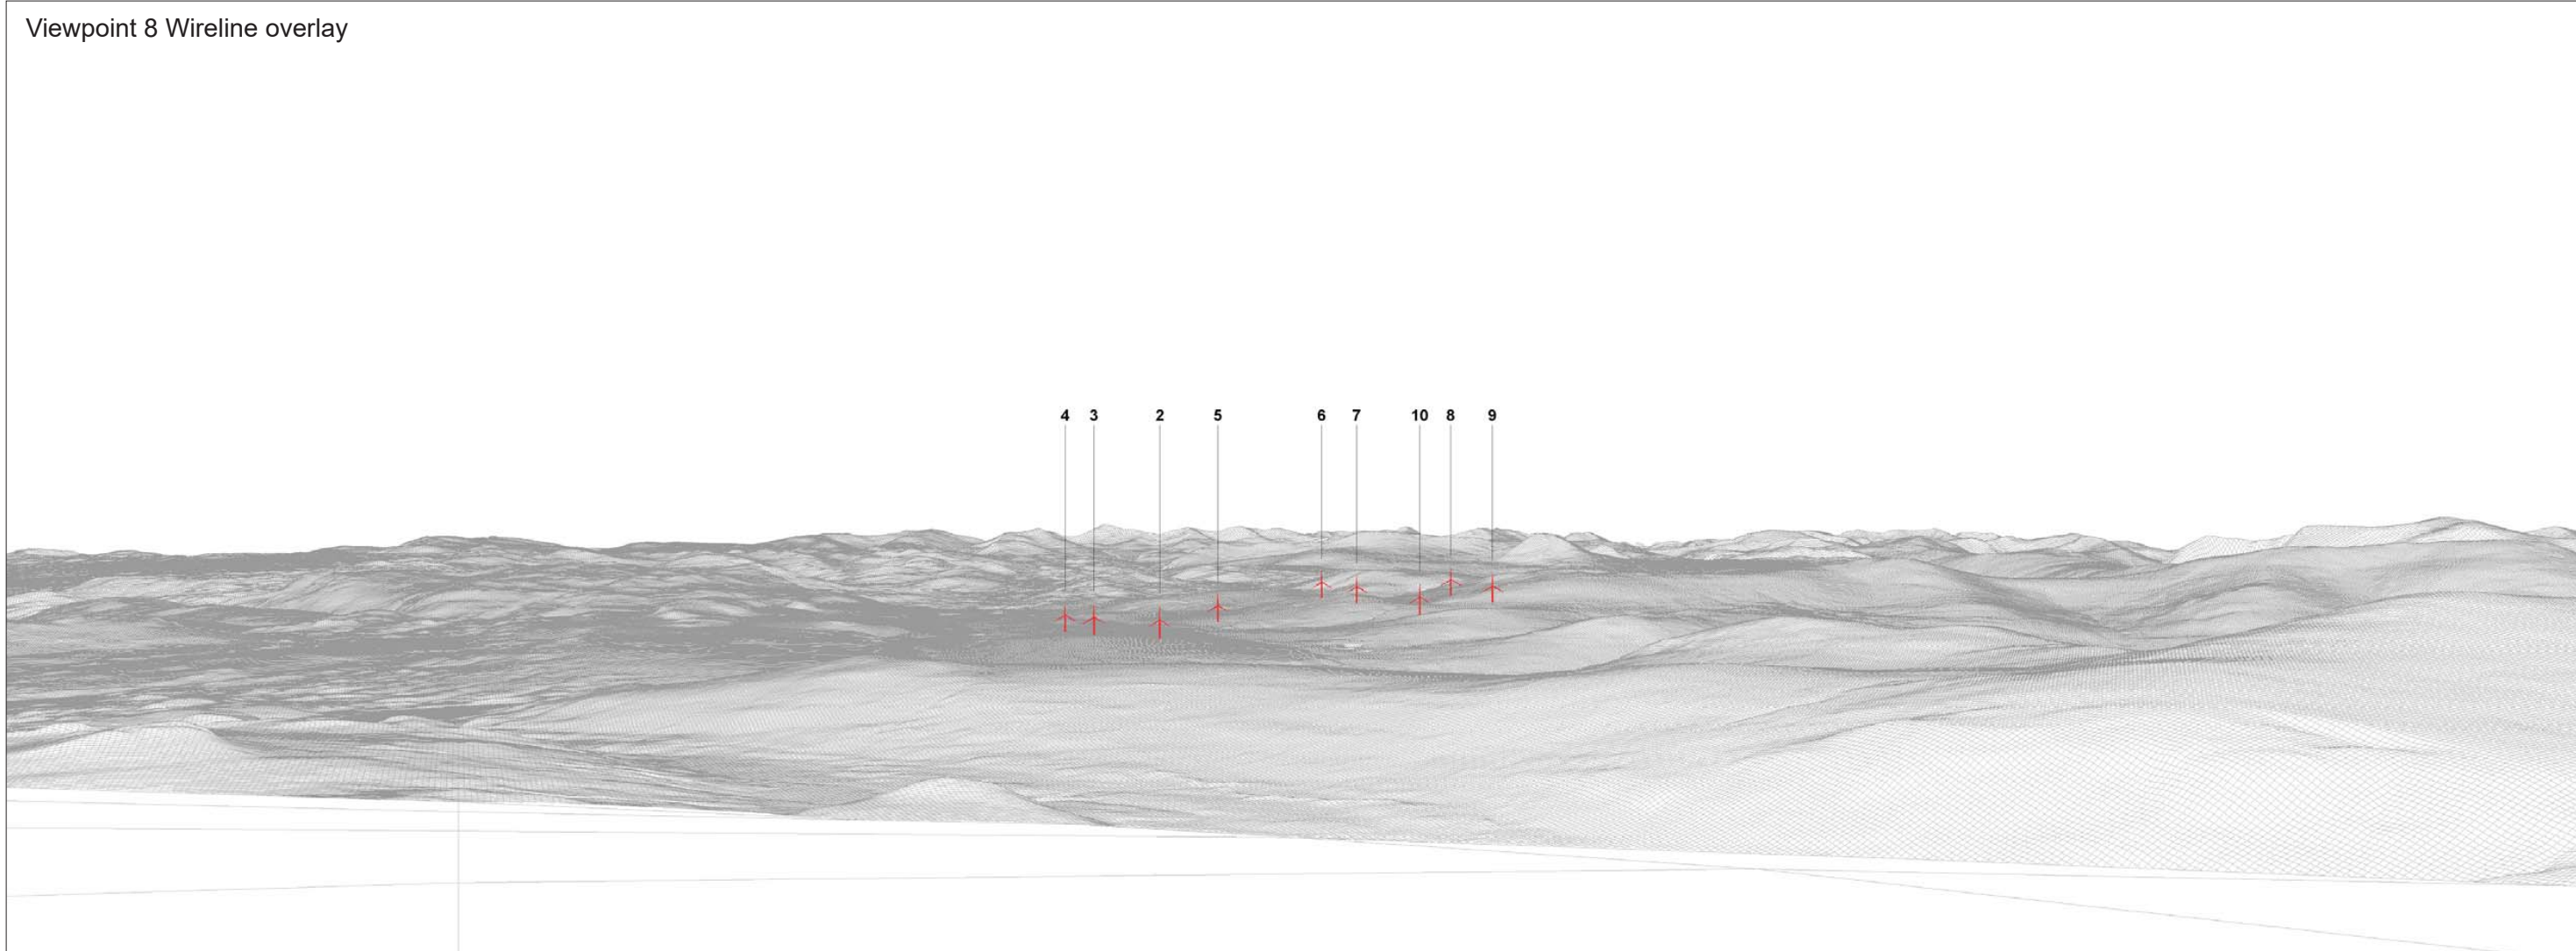

Viewpoint 8: Beinn a Chaisteil

Distance to nearest turbine: 8.464km

Camera: EOS 6D

Focal length: 50mm vertical (27°) x 28mm horizontal (65.5°)

Camera height: 1.5m

Date: 04/05/17

Time: 09:17

The images contained on this page and the following two pages are not representative of scale and distance from the actual Viewpoint and show the wind farm development in its wider landscape context only.

Viewpoint 8 Existing view

Viewpoint 8 Wireline overlay

Viewpoint 8 Existing view

Viewpoint 8 Cumulative Wireline. Application turbines in red, operational / under construction in blue, consented in purple and application in orange.

Fairburn (24.88km)

© Crown copyright and database rights 2018 Ordnance Survey 0100031673.

Viewpoint 8: Beinn a Chaisteil

Distance to nearest turbine: 8.464km Camera: EOS 6D Focal length: 50mm Camera height: 1.5m Date: 04/05/17 Time: 09:17

When viewed at a comfortable arm's length, this image is representative of the maximum field of view of clear vision but is not representative of scale and distance.

© Crown copyright and database rights 2018 Ordnance Survey 0100031673.