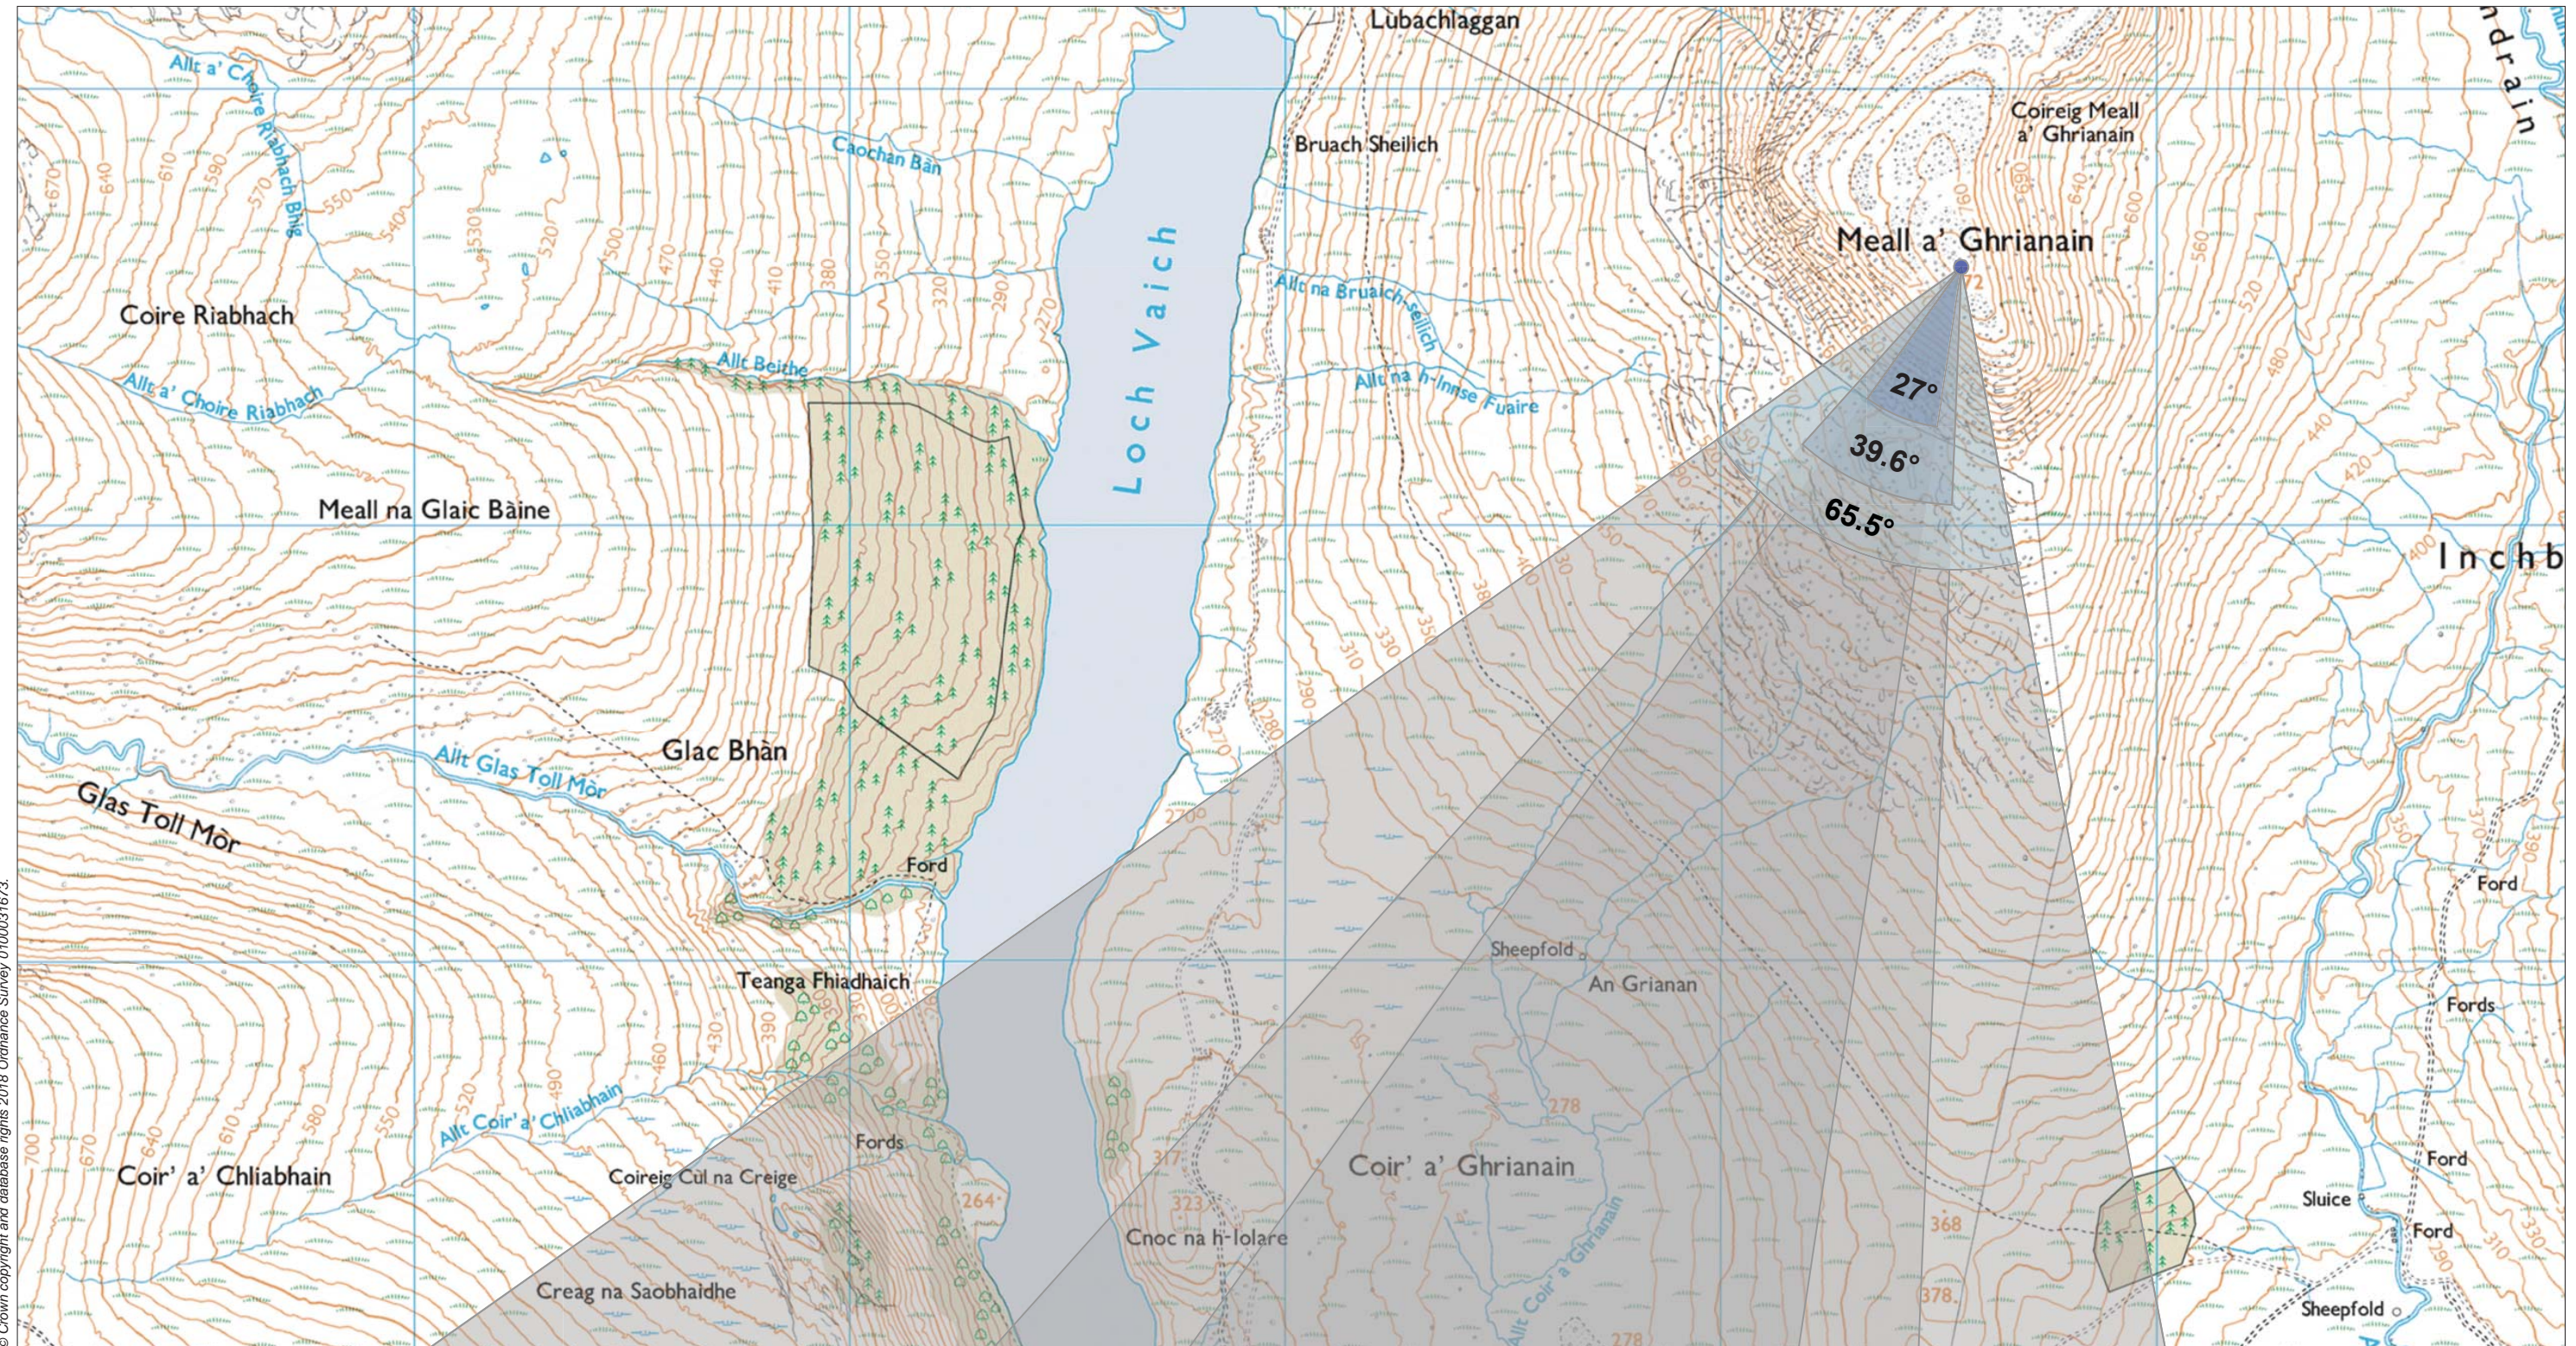

Viewpoint 8: Beinn a Chaisteil

© Crown copyright and database rights 2018 Ordnance Survey 0100031673.

Grid Ref: 236550 877594 Distance to nearest turbine: 8.464km AOD: 774.47m

This viewpoint is located on the summit of Beinn a Chaisteil (774m AOD). The route to the viewpoint starts at Black Bridge on the A835 to the east of Aultguish Inn. From here a track is routed north-west through Strath Vaich and then northwards along the eastern shore of Loch Vaich. At the northern end of the loch, walkers must navigate a route, eastwards, across the steep hill slopes to reach the summit.

Viewpoint 8: Beinn a Chaisteil

Distance to nearest turbine: 8.464km

Camera: EOS 6D

Focal length: 50mm vertical (27°) x 28mm horizontal (65.5°)

Camera height: 1.5m

Date: 04/05/17

Time: 09:17

The images contained on this page and the following two pages are not representative of scale and distance from the actual Viewpoint and show the wind farm development in its wider landscape context only.

Fairburn (24.88km)

© Crown copyright and database rights 2018 Ordnance Survey 0100031673.

Viewpoint 8: Beinn a Chaisteil

Distance to nearest turbine: 8.464km Camera: EOS 6D Focal length: 50mm Camera height: 1.5m Date: 04/05/17 Time: 09:17

When viewed at a comfortable arm's length, this image is representative of the maximum field of view of clear vision but is not representative of scale and distance.

© Crown copyright and database rights 2018 Ordnance Survey 0100031673.