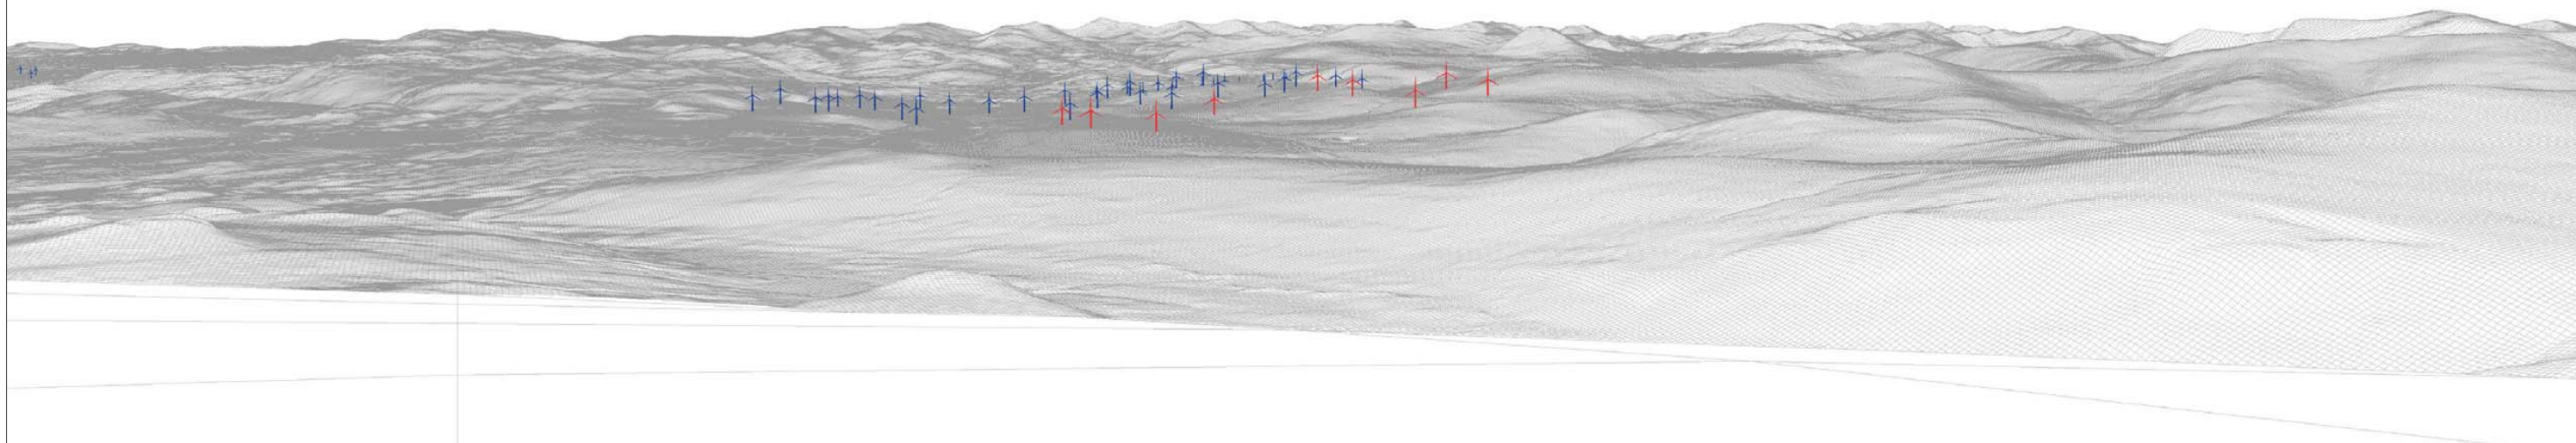

Viewpoint 8: Beinn a Chaisteil

Distance to nearest turbine: 8.464km

Camera: EOS 6D

Focal length: 50mm vertical (27°) x 28mm horizontal (65.5°)

Camera height: 1.5m

Date: 04/05/17

Time: 09:17

The images contained on this page and the following two pages are not representative of scale and distance from the actual Viewpoint and show the wind farm development in its wider landscape context only.

Viewpoint 8 Existing view

Viewpoint 8 Wireline overlay

Viewpoint 8 Existing view

Viewpoint 8 Cumulative Wireline. Application turbines in red, operational / under construction in blue, consented in purple and application in orange.

Fairburn (24.88km)

© Crown copyright and database rights 2018 Ordnance Survey 0100031673.

Viewpoint 8: Beinn a Chaisteil

Distance to nearest turbine: 8.464km Camera: EOS 6D Focal length: 50mm Camera height: 1.5m Date: 04/05/17 Time: 09:17

When viewed at a comfortable arm's length, this image is representative of the maximum field of view of clear vision but is not representative of scale and distance.

© Crown copyright and database rights 2018 Ordnance Survey 0100031673.