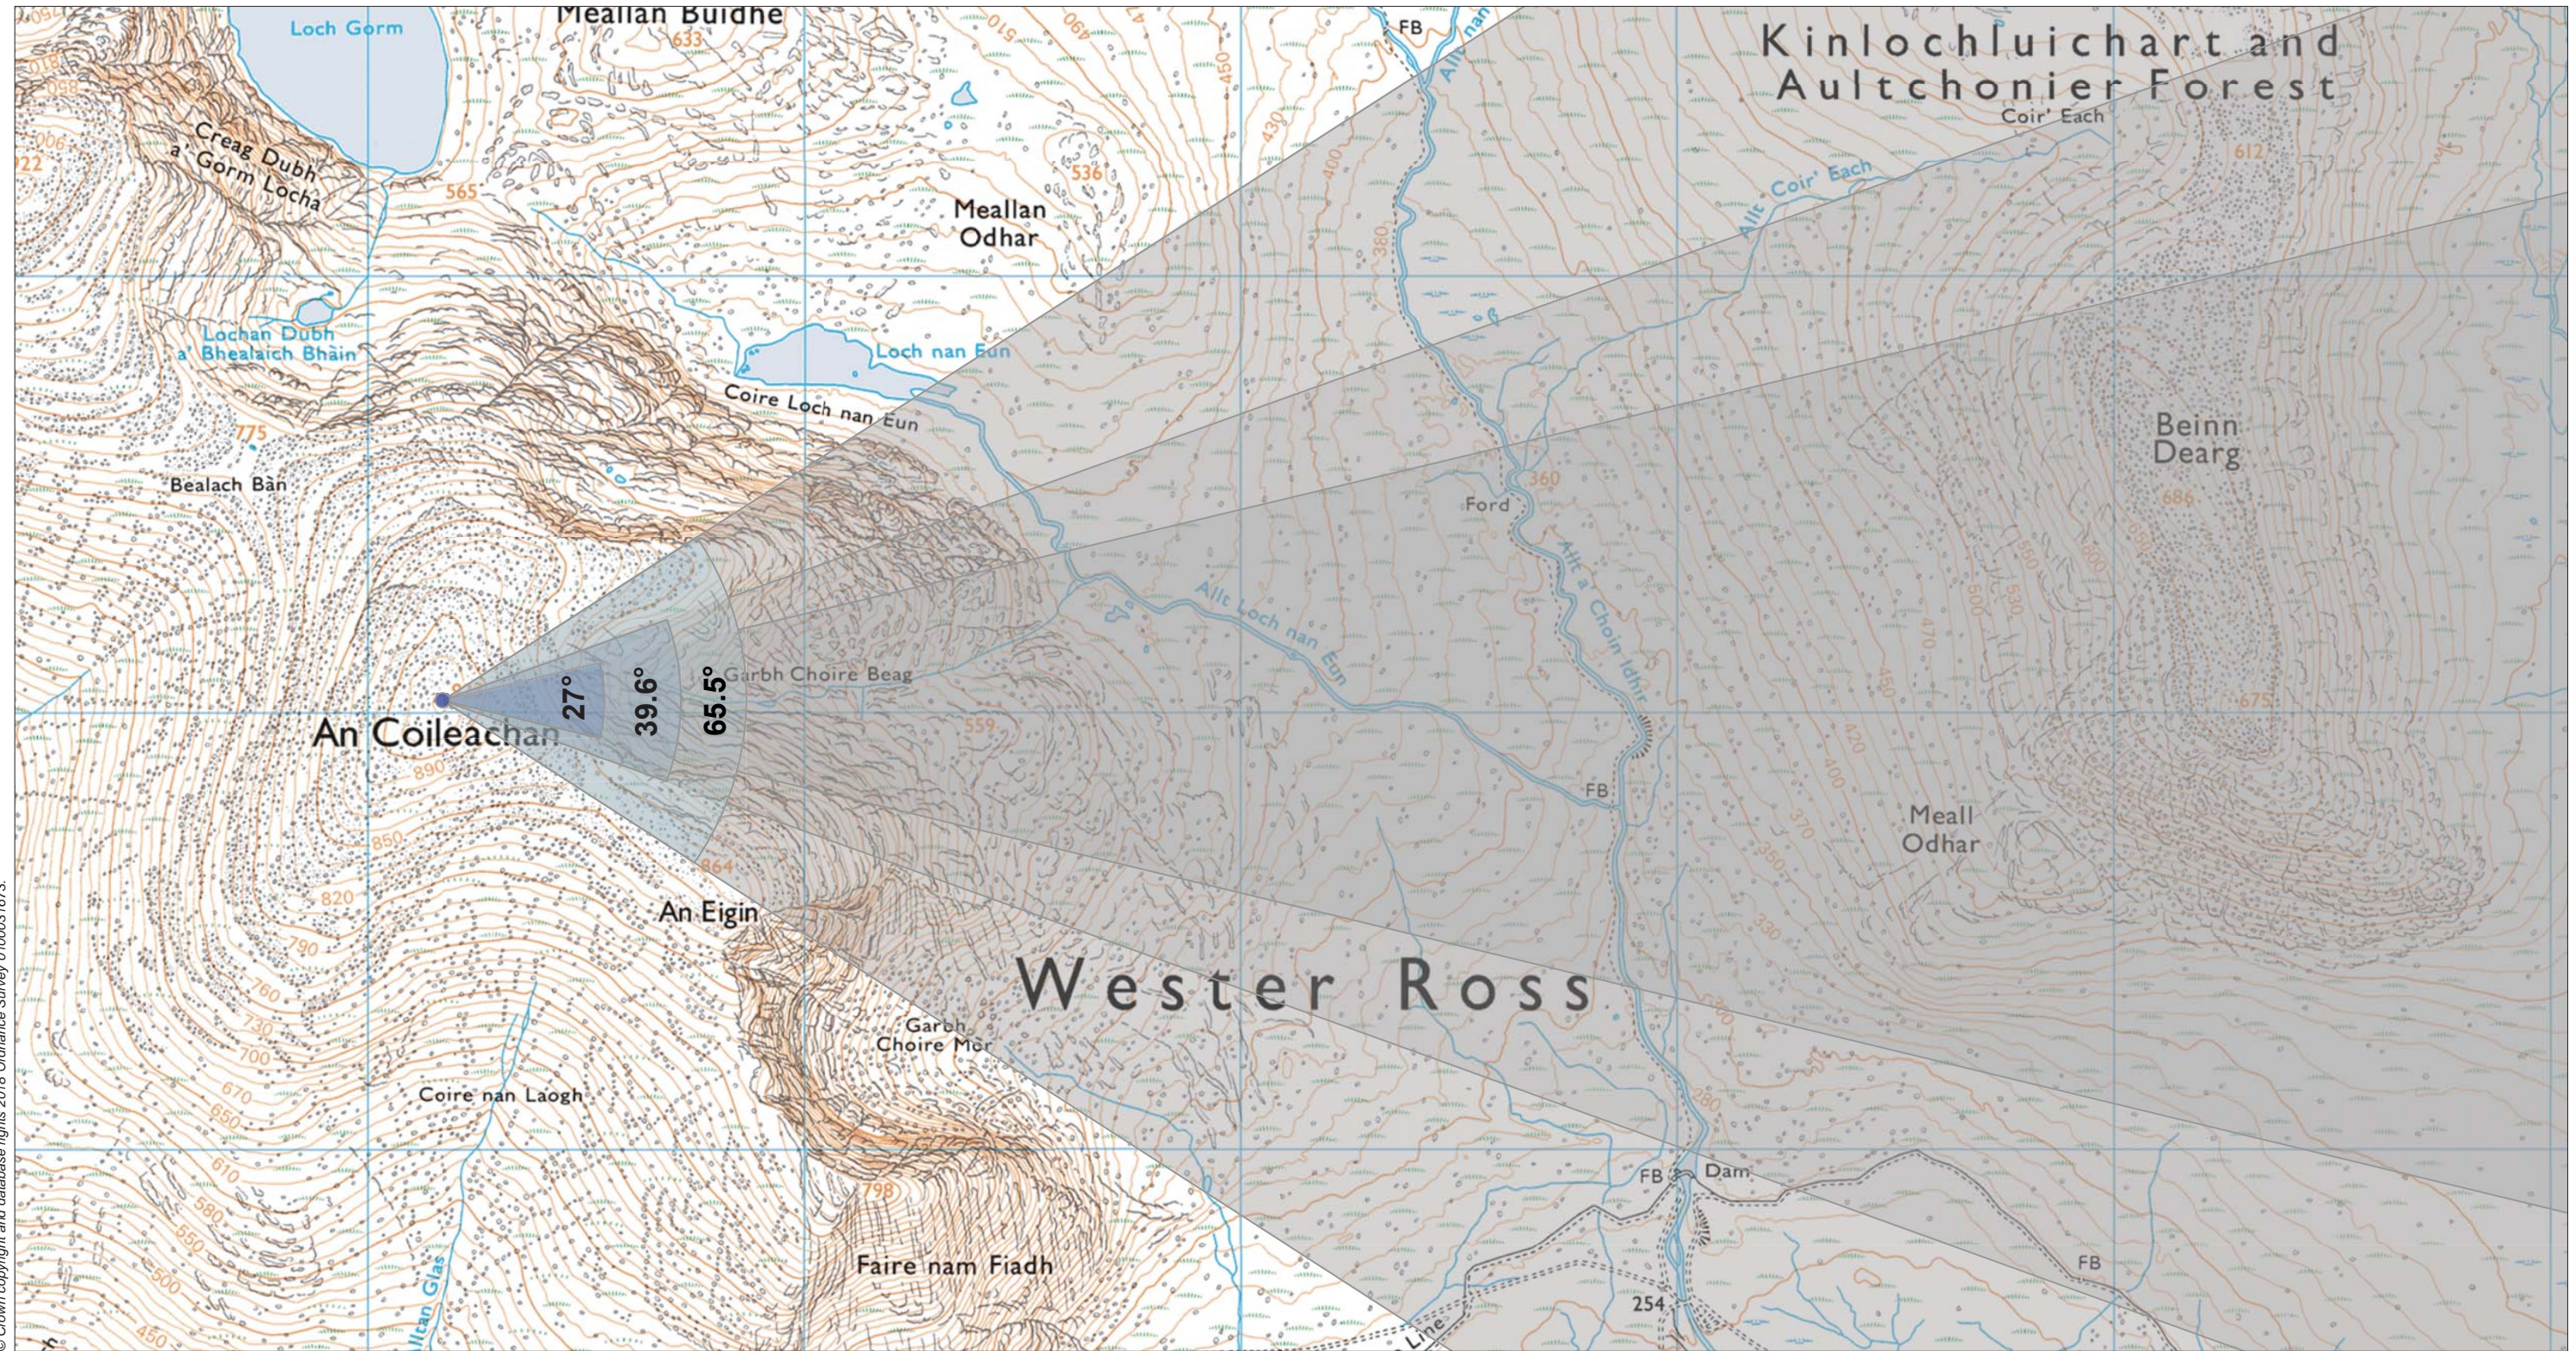

Viewpoint 6: An Coileachan

Grid Ref: 224170 868030 Distance to nearest turbine: 8.074km AOD: 924.6m

0 500 1000m
scale in metres 1:15,000

This viewpoint is located on the summit of An Coileachan (925m AOD). The route to the viewpoint starts to the west of Lochluichart and east of Grudie Power Station, where an access track provides a turn-off to the north from the A832. The track follows the course of the Grudie River to the north-west and then the northern shore of Loch Fannich to the west. From Fannich Lodge, walkers must navigate a route north-east across the steep hill slopes to reach the summit.

THC Viewpoint 6 Summit of An Coileachan Fig 9.38
Lochluichart Wind Farm Extension II EIA