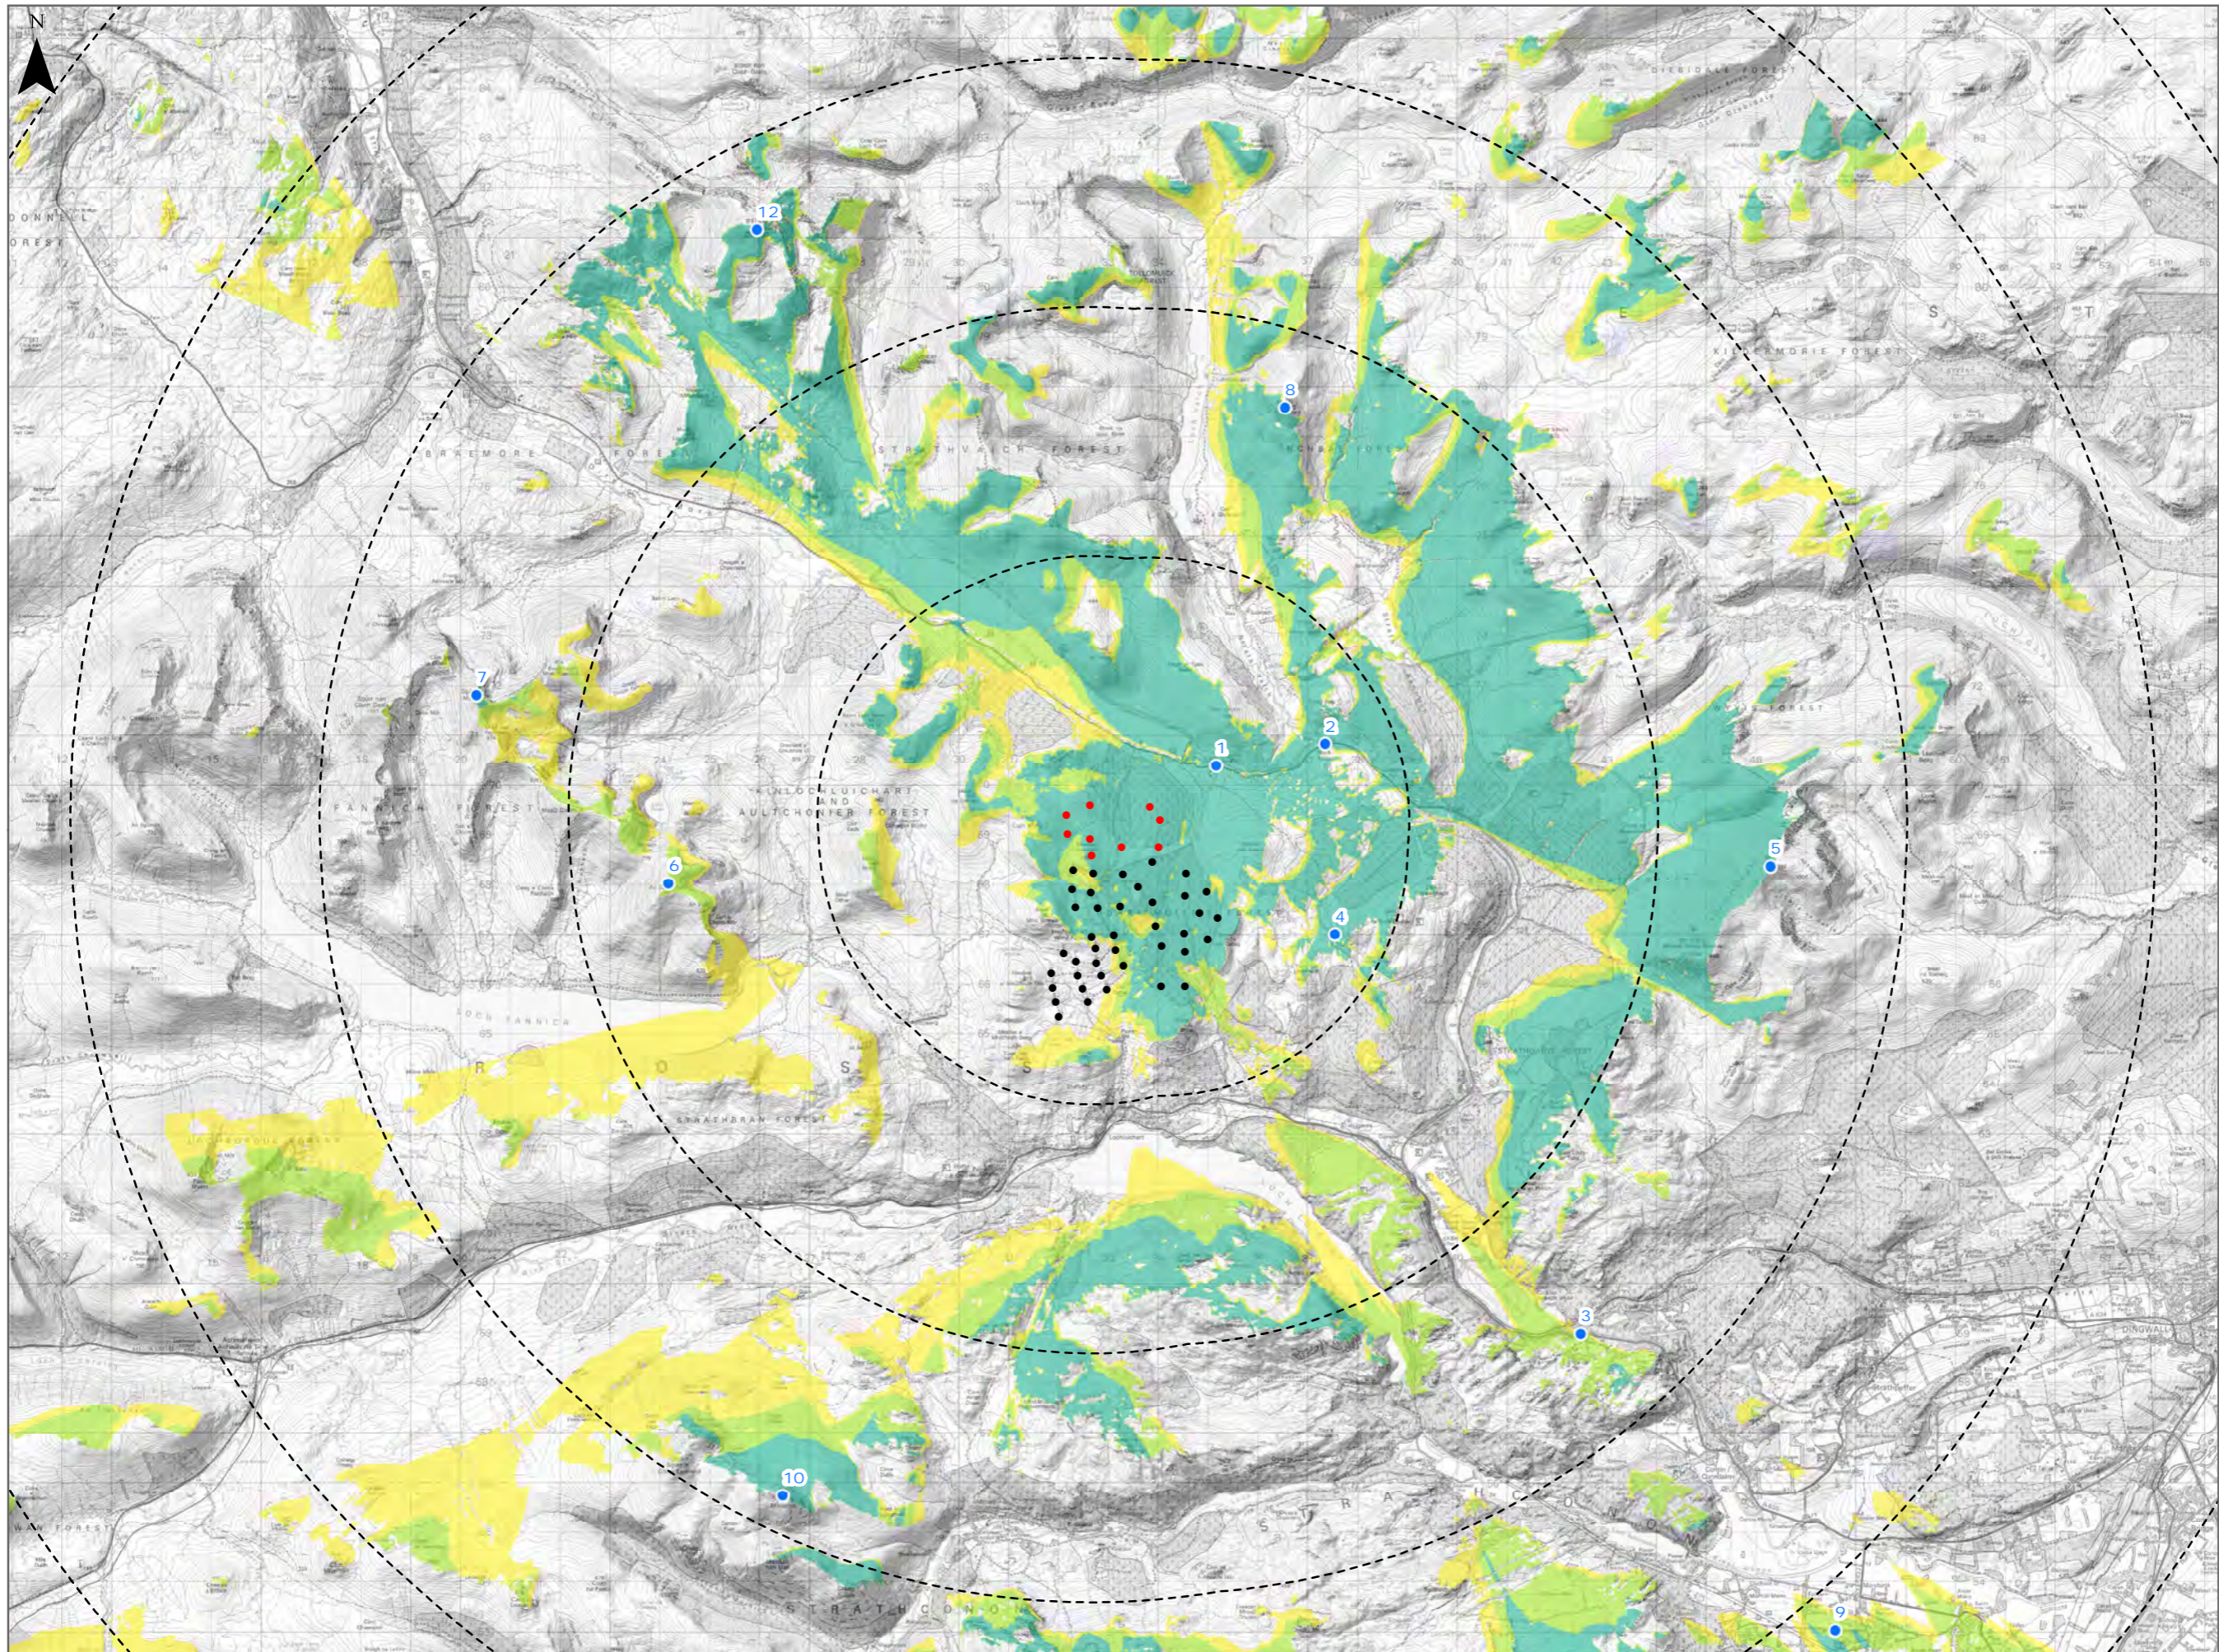

Figure 9.6a: Blade Tip ZTV with Viewpoints (15km)

Legend:

- Proposed Turbines
- 5km Distance Radii
- Operational Turbines at Lochluichart, Lochluichart Extension & Corriemoillie

- Zone of Theoretical Visibility
No. of Turbines (133m) Visible
- 1 - 3
 - 4 - 6
 - 7 - 9

Blade Tip:	133m
DTM:	OS T5
DTM resolution:	5m
Observer height:	2m
Surface features:	Excluded
Earth curvature:	Included

- Viewpoint Locations
- 1 - A835 Aultguish Inn
- 2 - A835 Black Bridge Road
- 3 - A835 Garve bridge
- 4 - Old Drovers Route, Corriemoillie
- 5 - Ben Wyvis (Glas Leathad Mor)
- 6 - An Colleachan
- 7 - Sgurr Mòr
- 8 - Beinn a Chaisteil (Meall a Ghrianain)
- 9 - Avenue of Fairburn Estate
- 10 - Sgurr A Mhuillinn
- 12 - Beinn Dearg

Title:
Blade Tip ZTV with Viewpoints
(15km)

Lochluichart Wind Farm
Extension II

Source:
© Crown copyright and database rights (2018)
OS (license No 0100031673)

Client: Infinergy

Drawn by: MJF	Checked: JW
------------------	----------------

Date: 09/10/2018	Figure: 9.6b
---------------------	-----------------

Scale: 0 1 2 km	Revision No: B
--------------------	-------------------