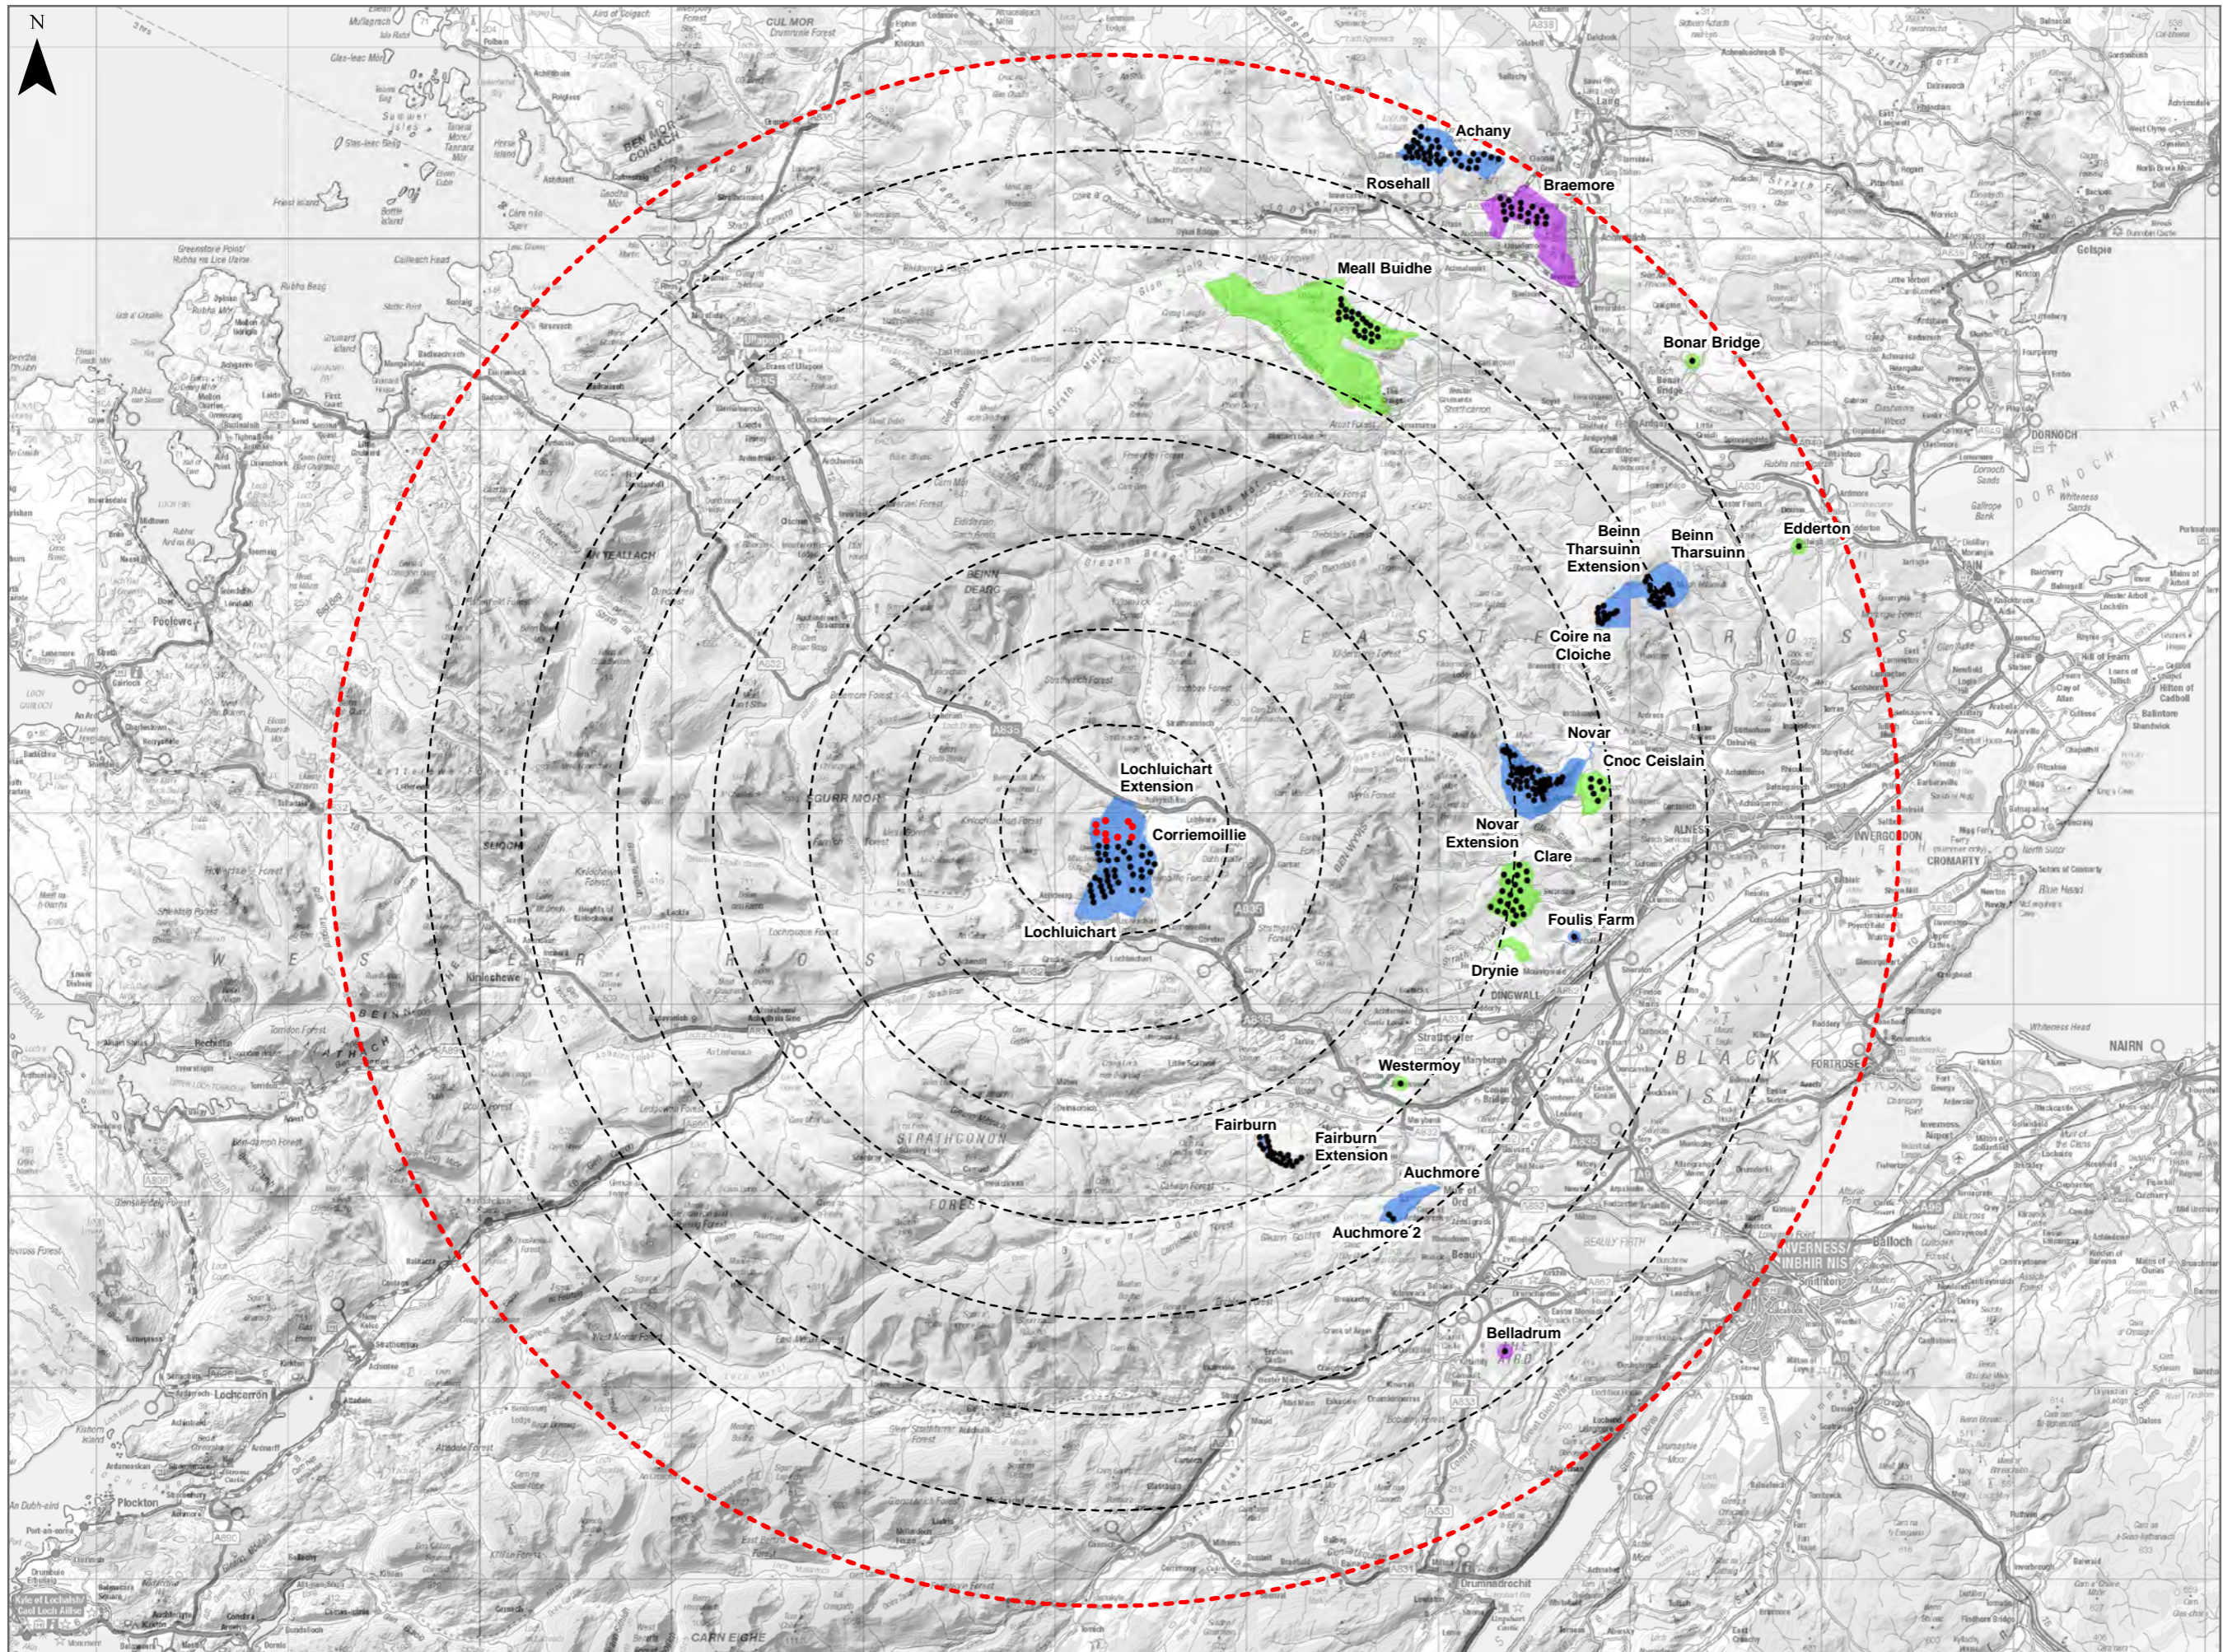

Figure 9.11: Cumulative Wind Farms

Wind Farm Status (01/10/2018)

- Scoping
- Consented
- Operational; Under Construction

Title: Cumulative Wind Farms	
Lochluichart Wind Farm Extension II	
Source: © Crown copyright and database rights (2018) OS (license No 0100031673)	
Client: Infinergy	
Drawn by: MJF	Checked: JW
Date: 11/10/2018	Figure: 9.11
Scale:	Revision No: B