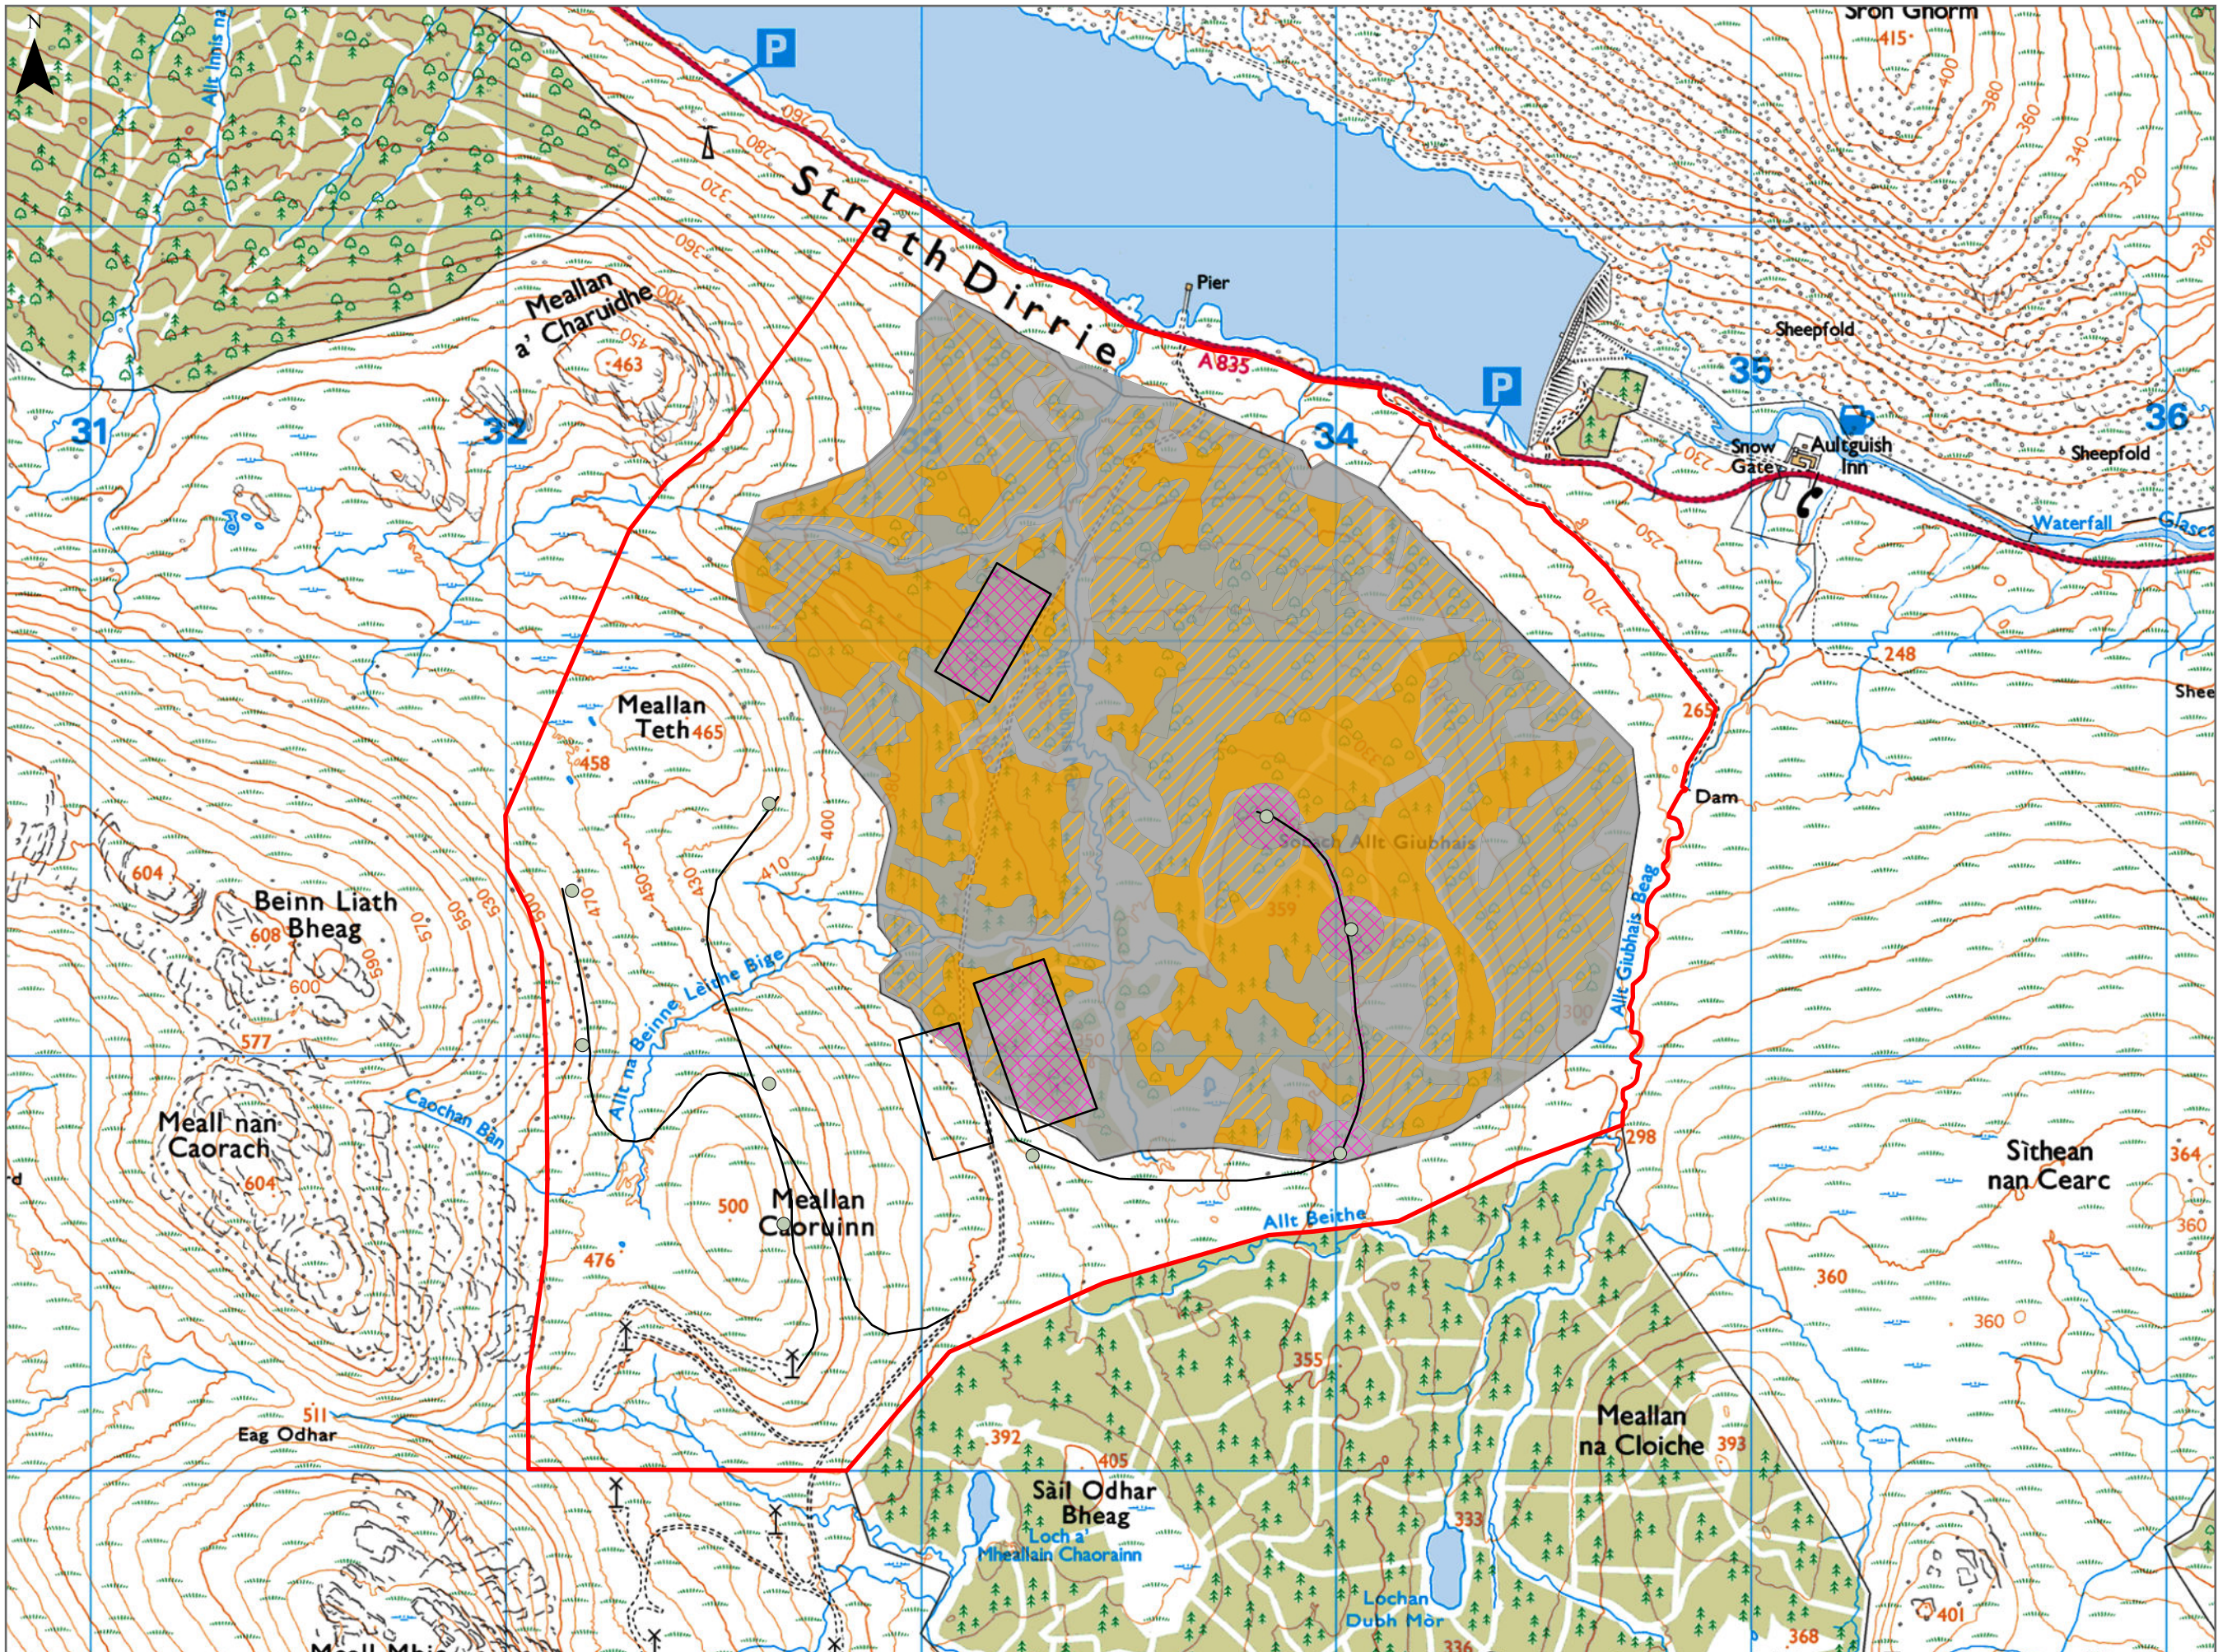

Figure 16.3: Wind Farm Restock Plan

- Legend:**
- Site Boundary
 - Species**
 - Failed crop
 - Open ground
 - Windfarm open ground
 - Scots pine

Title: Wind Farm Restock Plan	
Lochluichart Wind Farm Extension II	
Source: © Crown copyright and database rights 2018 Ordnance Survey 0100031673	
Client: Infinergy	
Drawn by: JA	Checked: ABA
Date: 06/11/2018	Figure: 16.3
Scale: 1:15,000	Revision No: 1